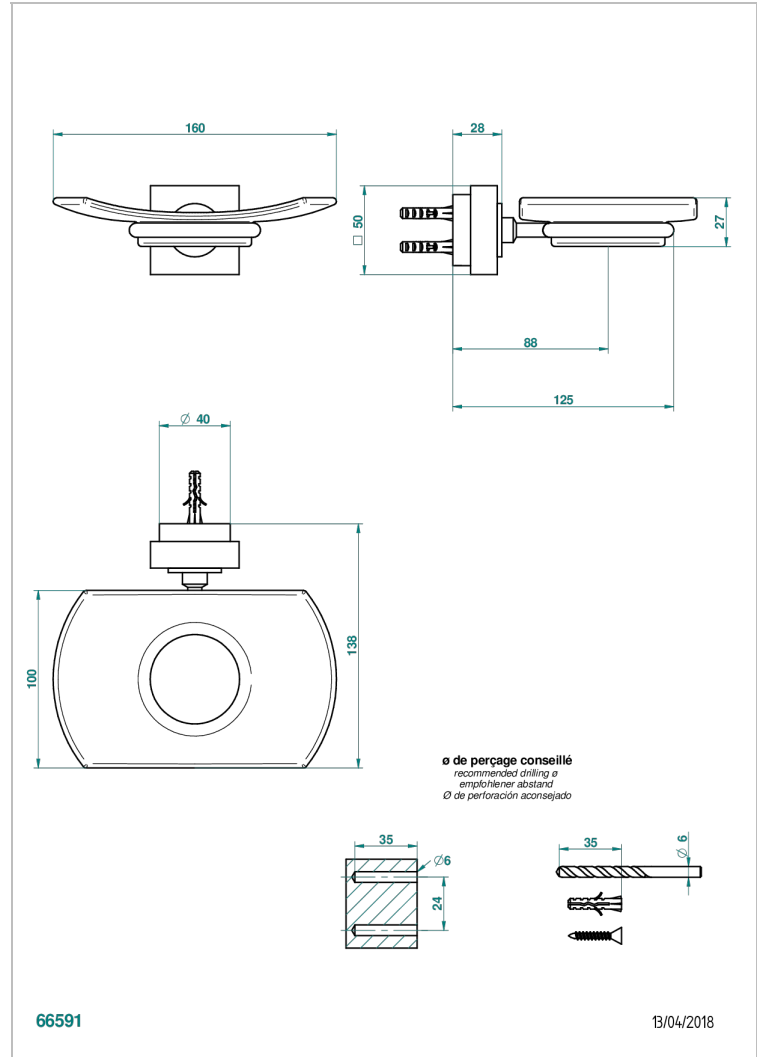

# MONTAIGNE VENUS WHITE MARBLE WITH LEVER HANDLES

G3W-500

Wall mounted glass soap dish

## CHARACTERISTIC

- Montaigne Venus white marble with lever handles
- Wall mounted glass soap dish