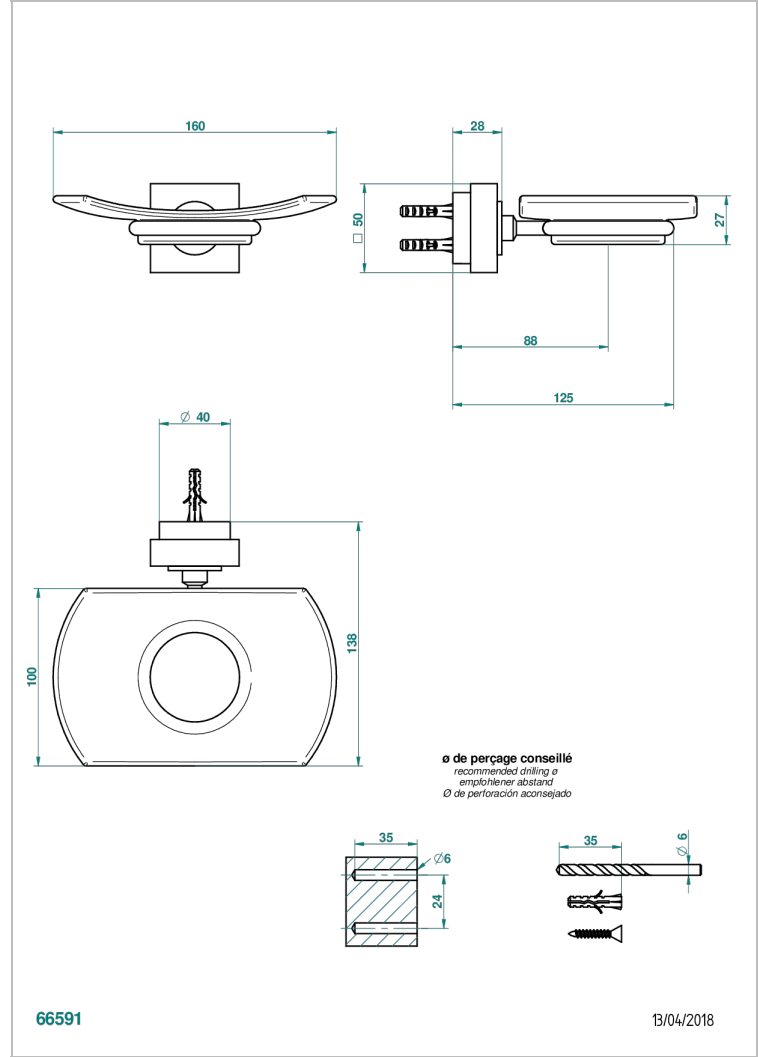

# MONTAIGNE VENUS WHITE MARBLE WITH LEVER HANDLES

G3W-500

壁挂式肥皂架，带玻璃肥皂碟

## 特色

- Montaigne Venus white marble with lever handles
- 壁挂式肥皂架，带玻璃肥皂碟