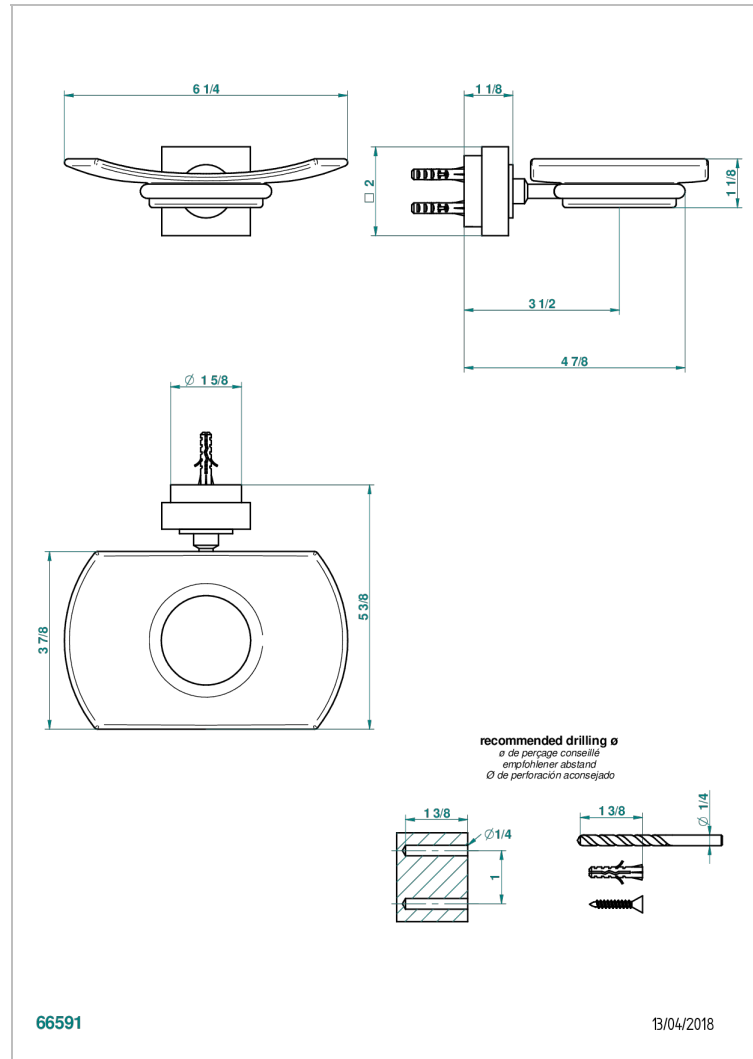

MONTAIGNE VENUS WHITE MARBLE WITH LEVER HANDLES

G3W-500

Wall mounted glass soap dish

CHARACTERISTIC

- Montaigne Venus white marble with lever handles
- Wall mounted glass soap dish

AVAILABLE FINITIONS

Antique nickel - H28
 Black ceram - D30
 Blush PVD - H62
 Brass color PVD - H49
 Brown bronze color PVD - F33
 Gold color PVD - H52