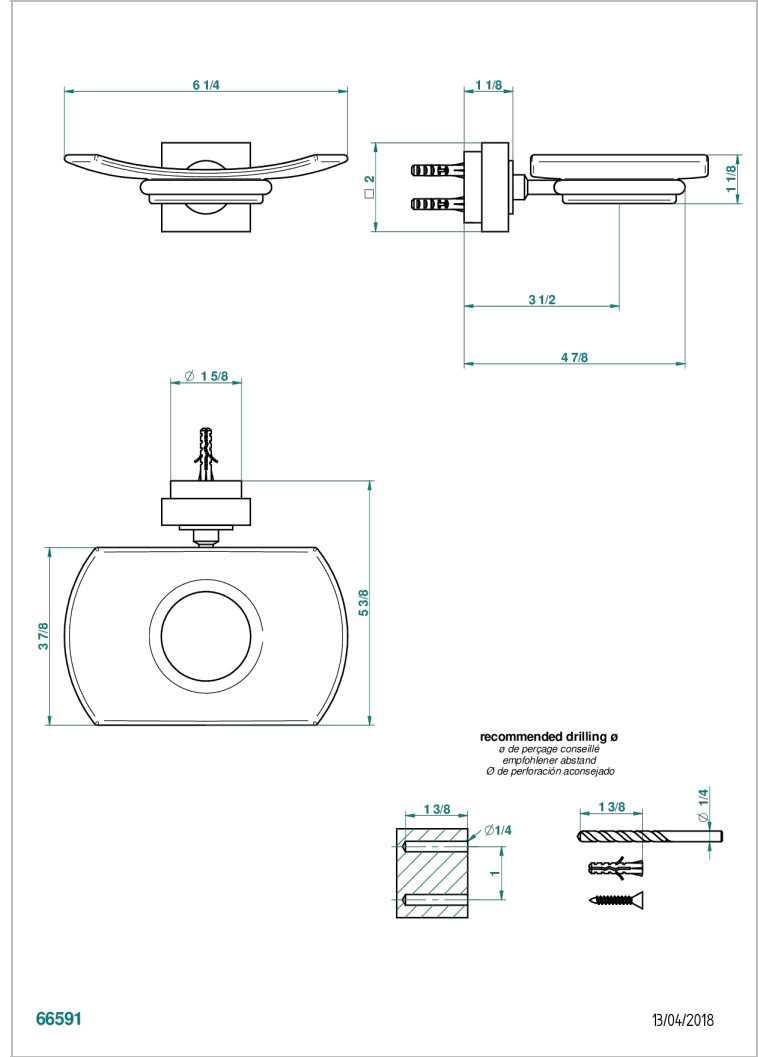

MONTAIGNE VENUS WHITE MARBLE WITH LEVER HANDLES

G3W-500

壁挂式肥皂架，带玻璃肥皂碟

特色

- Montaigne Venus white marble with lever handles
- 壁挂式肥皂架，带玻璃肥皂碟

可选饰面

Black ceram - D30
Blush PVD - H62
Graphite PVD - H64
Matt Umber PVD - H67
Matt blush PVD - H60
Matt graphite PVD - H65