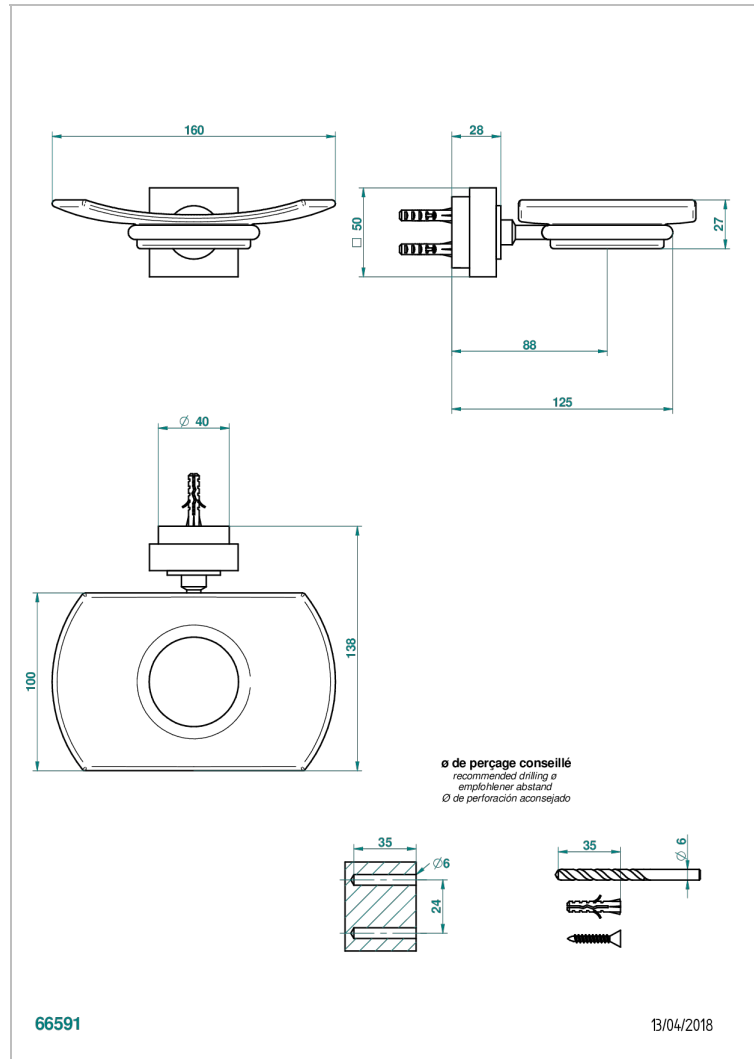

MONTAIGNE VENUS WHITE MARBLE

G3V-500

Glass soap dish, wall mounted

THG[®]
PARIS

CHARACTERISTIC

- Montaigne Vénus white marble
- Glass soap dish, wall mounted

AVAILABLE FINITIONS

Black ceram - D30
Blush PVD - H62
Brass color PVD - H49
Brown bronze color PVD - F33
Chrome polished - A02
Chrome polished / gold polished - G02