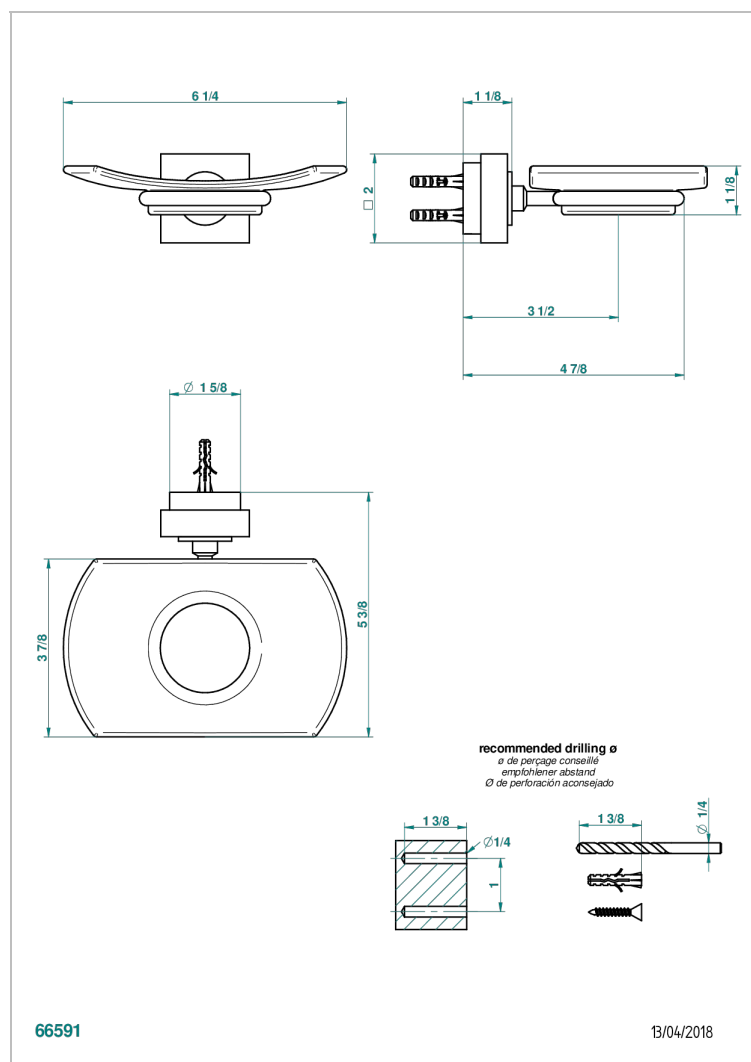

# MONTAIGNE VENUS WHITE MARBLE

G3V-500

Glass soap dish, wall mounted

## CHARACTERISTIC

- Montaigne Vénus white marble
- Glass soap dish, wall mounted