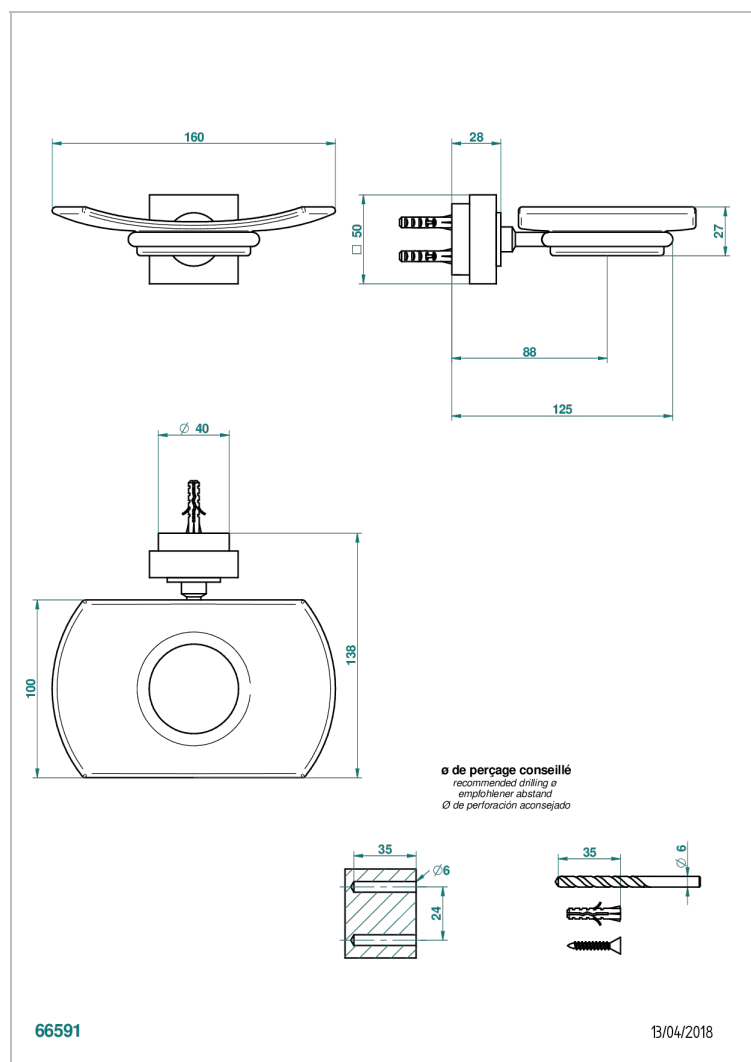

MONTAIGNE VENUS WHITE MARBLE

G3V-500

Wall mounted glass soap dish

CHARACTERISTIC

- Montaigne Venus white marble
- Wall mounted glass soap dish

AVAILABLE FINITIONS

Antique nickel - H28
Black ceram - D30
Blush PVD - H62
Brass color PVD - H49
Brown bronze color PVD - F33
Gold color PVD - H52