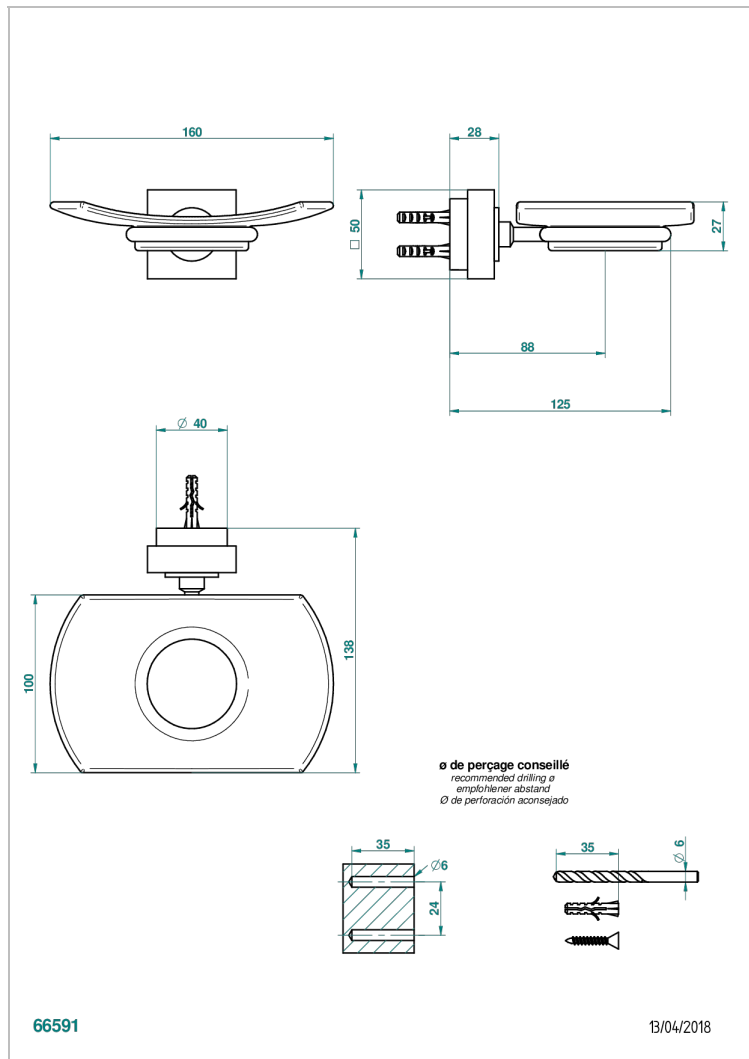

MONTAIGNE VENUS WHITE MARBLE

G3V-500

Wall mounted glass soap dish

CHARACTERISTIC

- Montaigne Venus white marble
- Wall mounted glass soap dish

AVAILABLE FINITIONS

Antique nickel - H28
Black ceram - D30
Blush PVD - H62
Brass color PVD - H49
Brown bronze color PVD - F33
Gold color PVD - H52