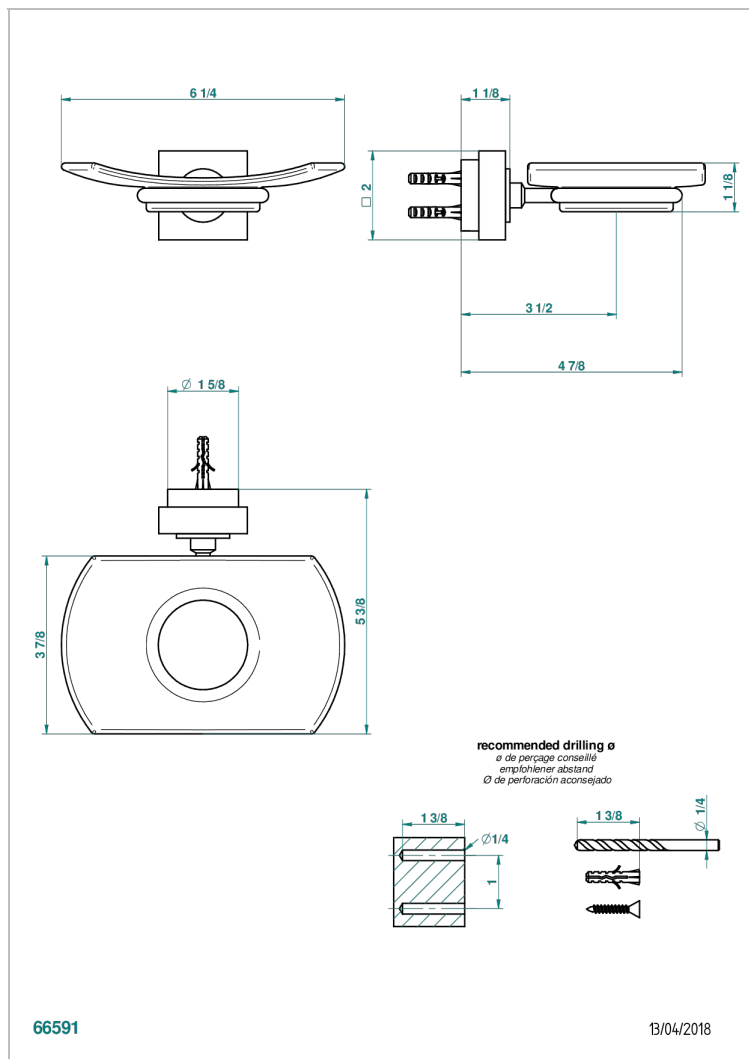

MONTAIGNE VENUS WHITE MARBLE

G3V-500

Wall mounted glass soap dish

CHARACTERISTIC

- Montaigne Venus white marble
- Wall mounted glass soap dish

AVAILABLE FINITIONS

Antique nickel - H28
Black ceram - D30
Blush PVD - H62
Brass color PVD - H49
Brown bronze color PVD - F33
Gold color PVD - H52