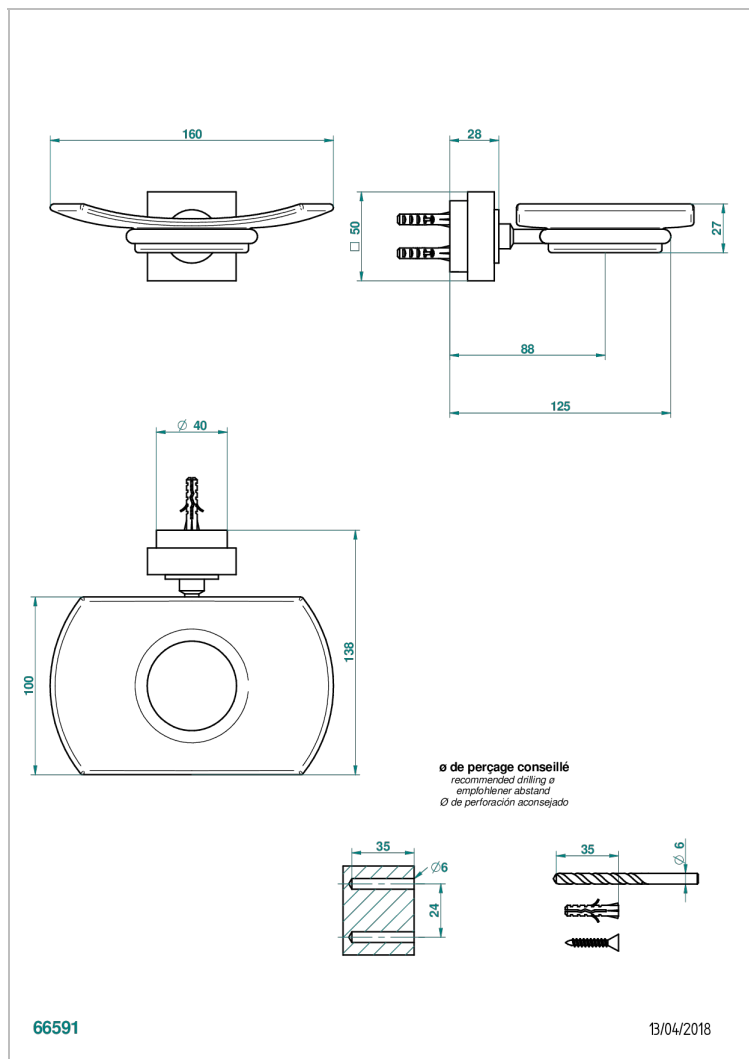

MONTAIGNE VENUS WHITE MARBLE

G3V-500

Wall mounted glass soap dish

CHARACTERISTIC

- Montaigne Venus white marble
- Wall mounted glass soap dish

AVAILABLE FINITIONS

Antique nickel - H28
Black ceram - D30
Blush PVD - H62
Brass color PVD - H49
Brown bronze color PVD - F33
Gold color PVD - H52