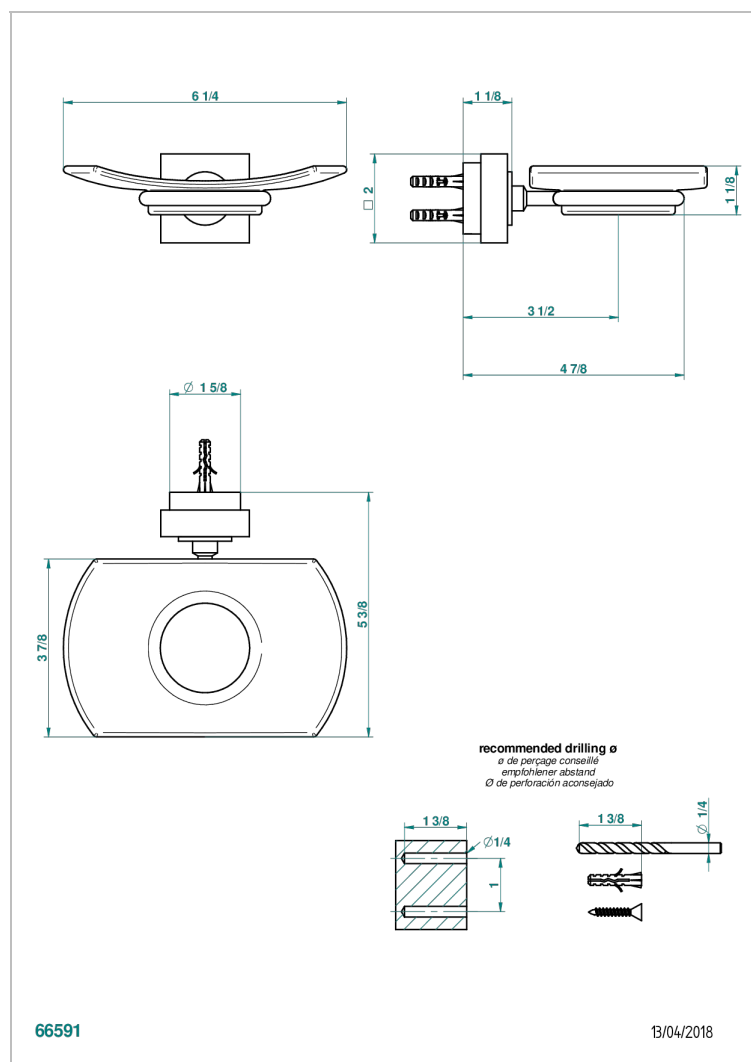

MONTAIGNE VENUS WHITE MARBLE

G3V-500

Wall mounted glass soap dish

CHARACTERISTIC

- Montaigne Venus white marble
- Wall mounted glass soap dish

AVAILABLE FINITIONS

Antique nickel - H28
Black ceram - D30
Blush PVD - H62
Brass color PVD - H49
Brown bronze color PVD - F33
Gold color PVD - H52