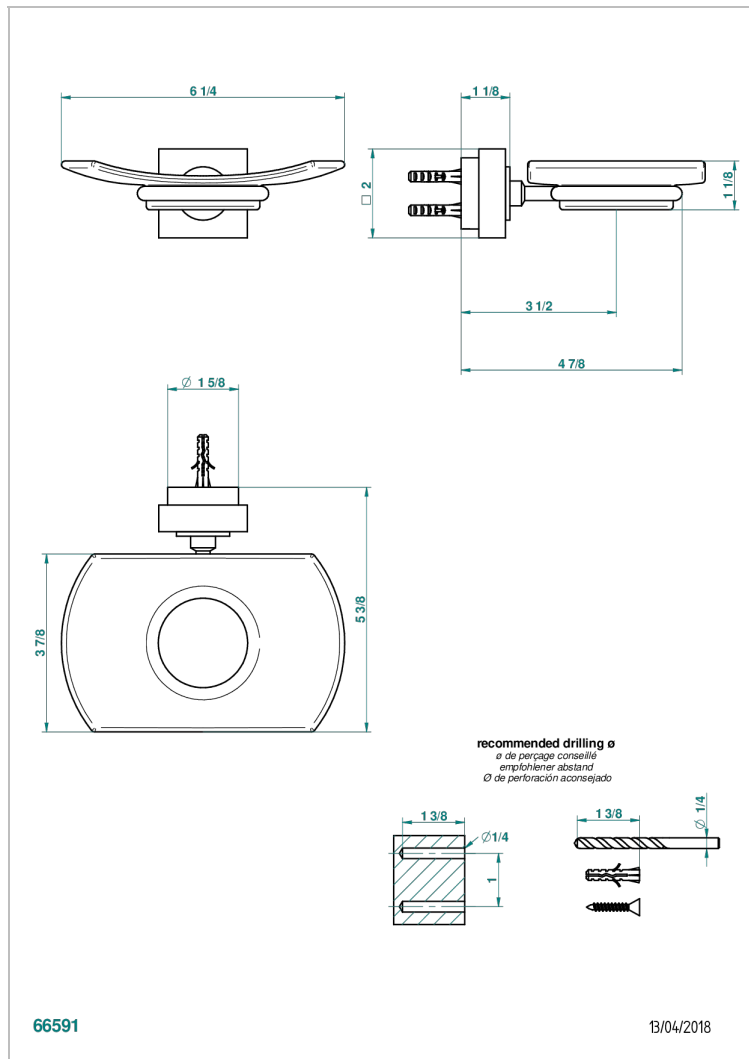

MONTAIGNE VENUS WHITE MARBLE

G3V-500

壁挂式肥皂架，带玻璃肥皂碟

特色

- Montaigne Venus white marble
- 壁挂式肥皂架，带玻璃肥皂碟

可选饰面

Black ceram - D30
 Blush PVD - H62
 Graphite PVD - H64
 Matt Umber PVD - H67
 Matt blush PVD - H60
 Matt graphite PVD - H65