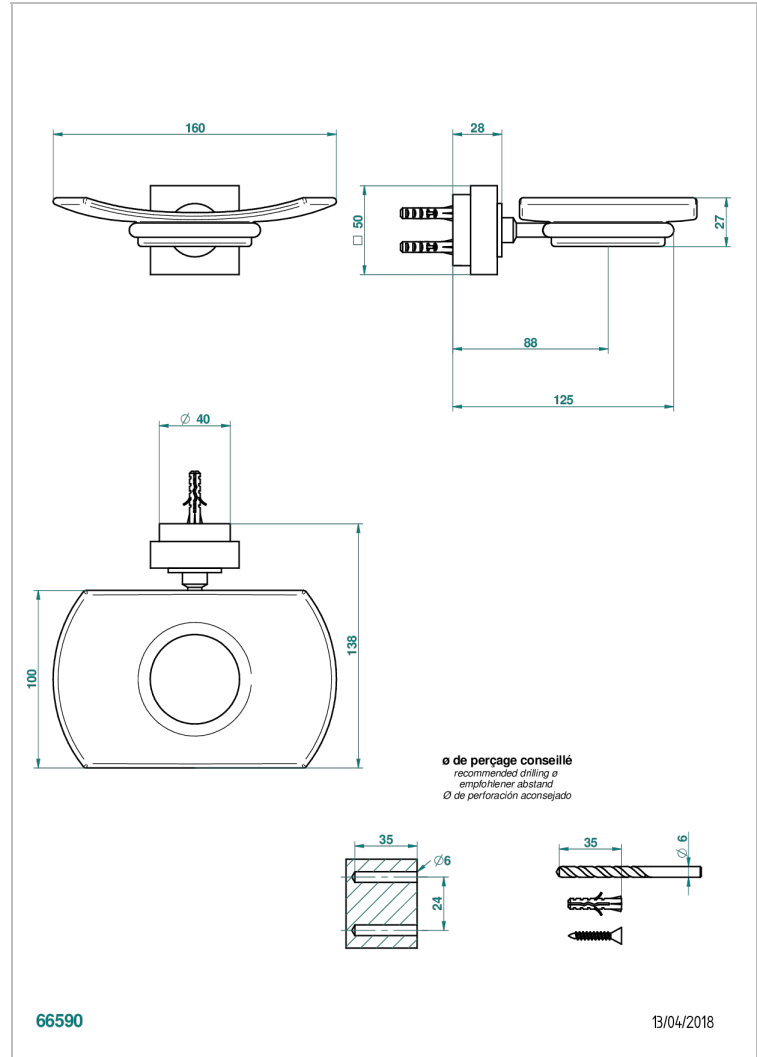

MONTAIGNE LEONARDO GREY MARBLE WITH LEVER HANDLES

G3U-500

Glass soap dish, wall mounted

CHARACTERISTIC

- Montaigne Leonardo Grey marble with lever handles
- Glass soap dish, wall mounted

AVAILABLE FINITIONS