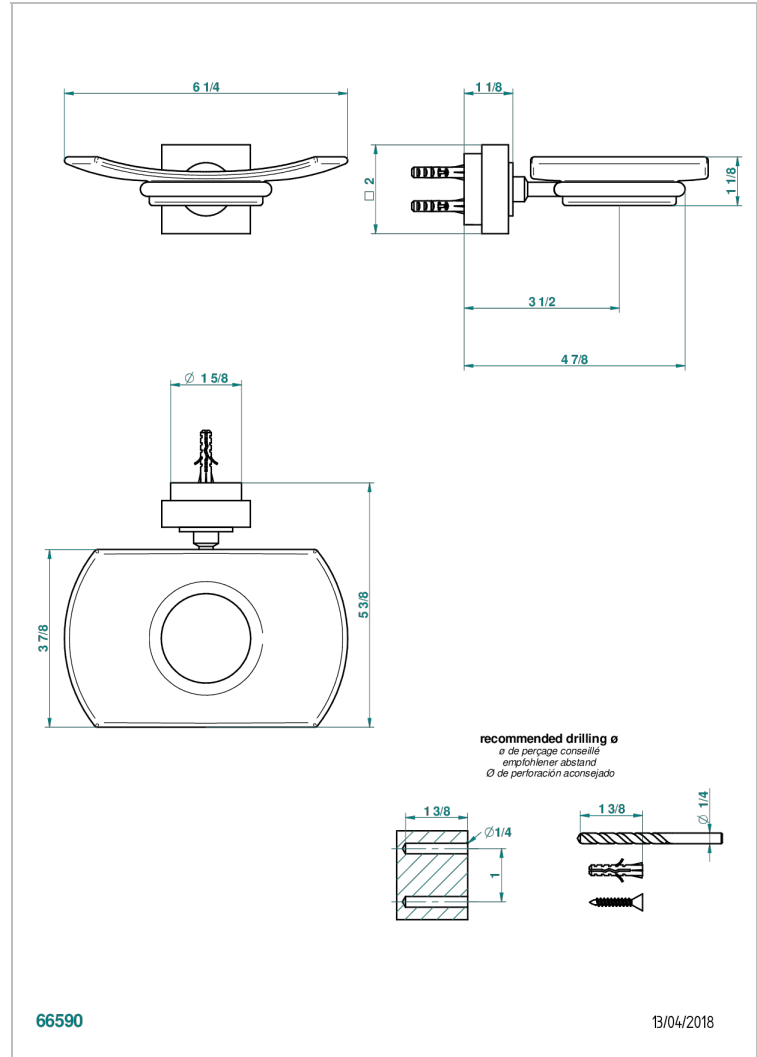

MONTAIGNE LEONARDO GREY MARBLE WITH LEVER HANDLES

G3U-500

Glass soap dish, wall mounted

CHARACTERISTIC

- Montaigne Leonardo Grey marble with lever handles
- Glass soap dish, wall mounted

AVAILABLE FINITIONS