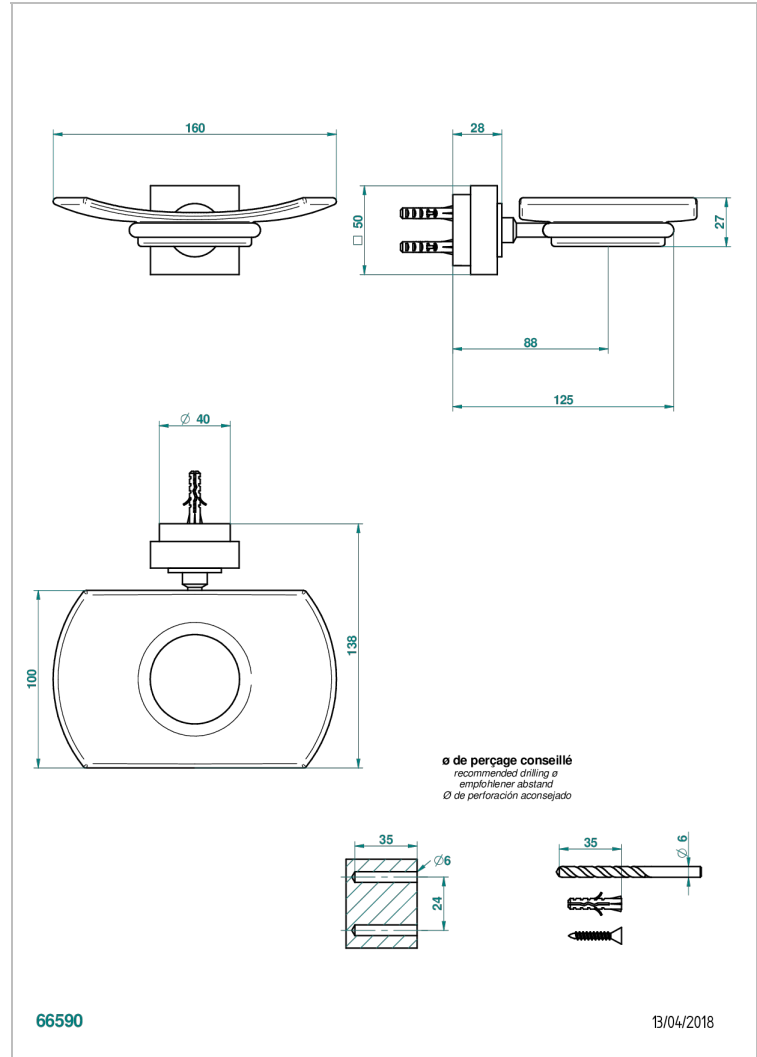

MONTAIGNE LEONARDO GREY MARBLE WITH LEVER HANDLES

G3U-500

Wall mounted glass soap dish

CHARACTERISTIC

- Montaigne Leonardo Grey marble with lever handles
- Wall mounted glass soap dish

AVAILABLE FINITIONS

Antique nickel - H28
Black ceram - D30
Blush PVD - H62
Brass color PVD - H49
Brown bronze color PVD - F33
Gold color PVD - H52