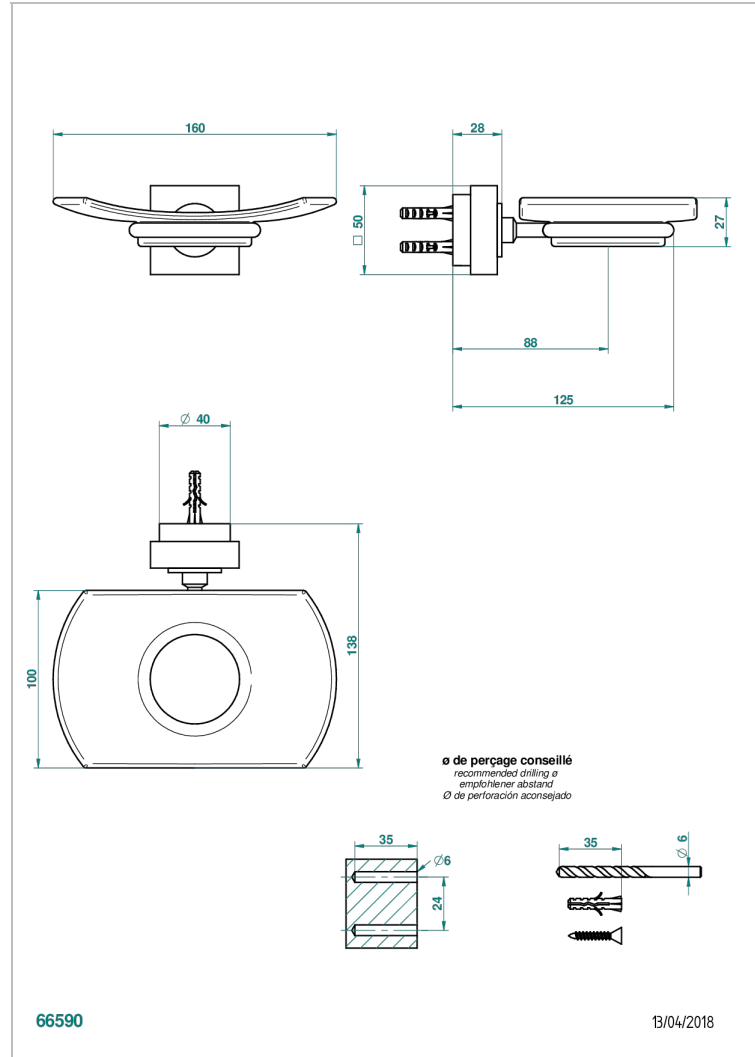

MONTAIGNE LEONARDO GREY MARBLE WITH LEVER HANDLES

G3U-500

Wall mounted glass soap dish

CHARACTERISTIC

- Montaigne Leonardo Grey marble with lever handles
- Wall mounted glass soap dish

AVAILABLE FINITIONS

Antique nickel - H28
Black ceram - D30
Blush PVD - H62
Brass color PVD - H49
Brown bronze color PVD - F33
Gold color PVD - H52