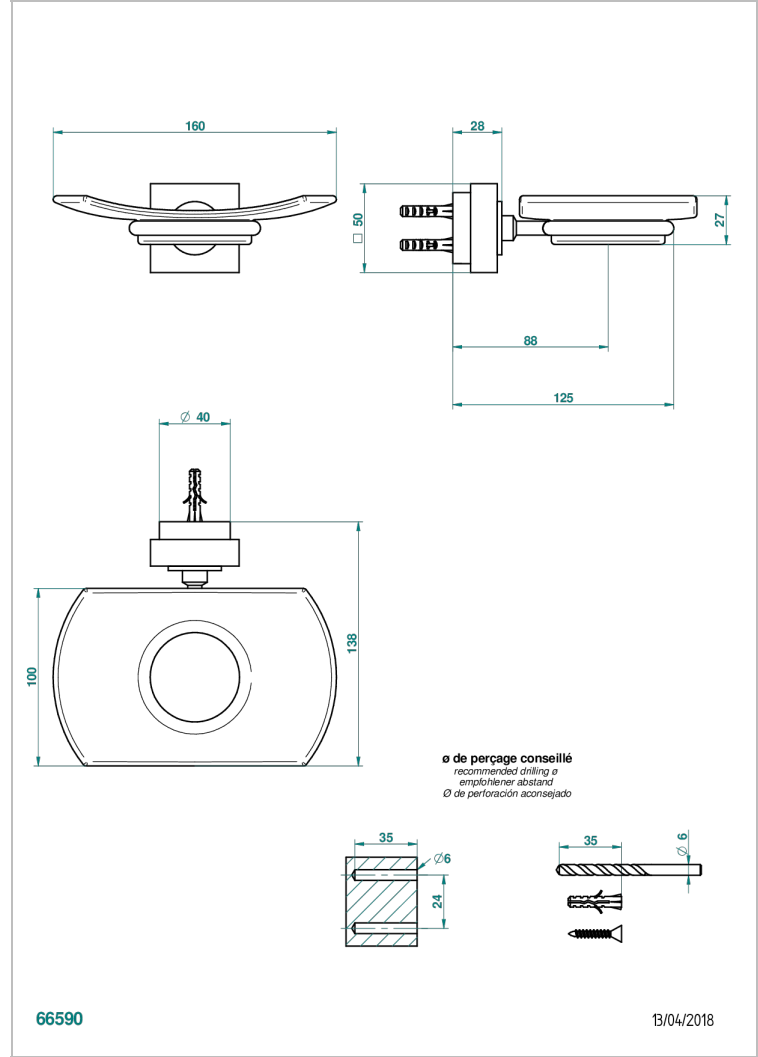

# MONTAIGNE LEONARDO GREY MARBLE WITH LEVER HANDLES

THG<sup>®</sup>  
PARIS

G3U-500

壁挂式肥皂架，带玻璃肥皂碟

## 特色

- Montaigne Leonardo Grey marble with lever handles
- 壁挂式肥皂架，带玻璃肥皂碟