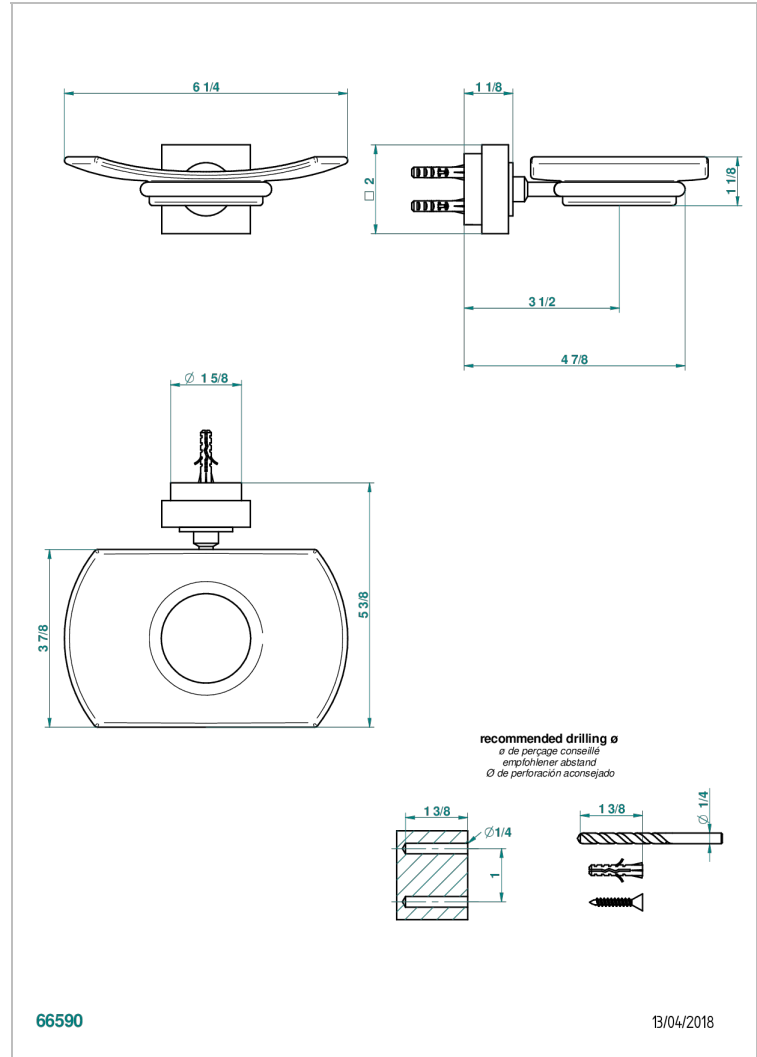

MONTAIGNE LEONARDO GREY MARBLE WITH LEVER HANDLES

G3U-500

Wall mounted glass soap dish

CHARACTERISTIC

- Montaigne Leonardo Grey marble with lever handles
- Wall mounted glass soap dish

AVAILABLE FINITIONS

Antique nickel - H28
Black ceram - D30
Blush PVD - H62
Brass color PVD - H49
Brown bronze color PVD - F33
Gold color PVD - H52