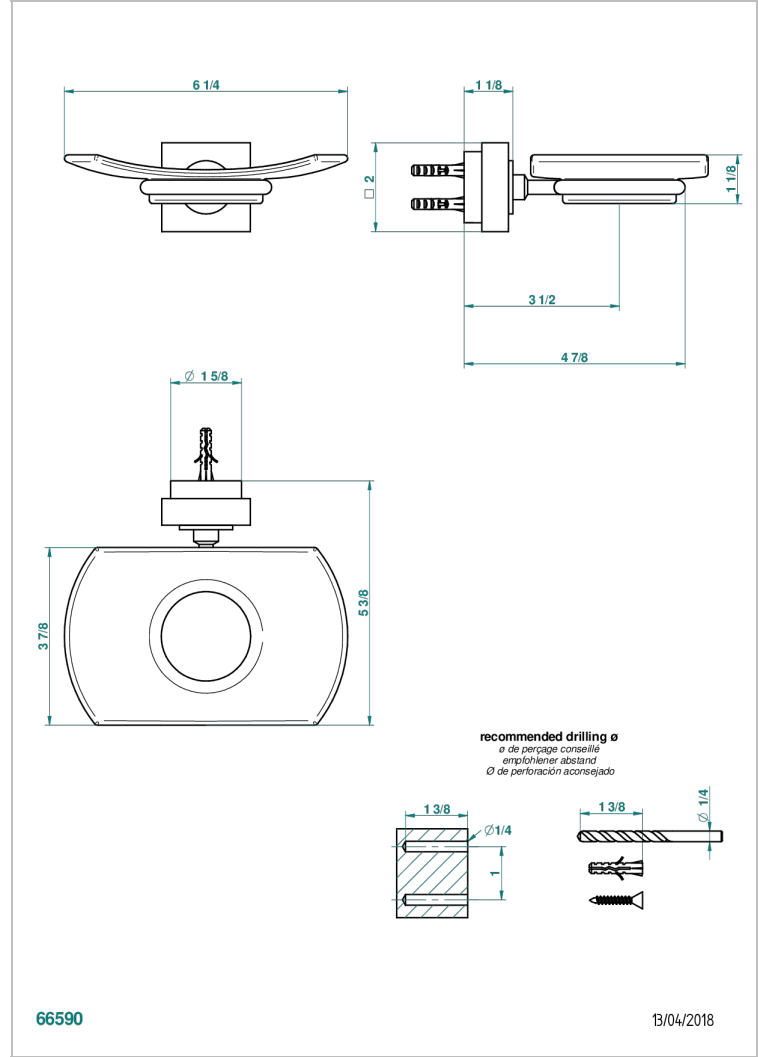

MONTAIGNE LEONARDO GREY MARBLE WITH LEVER HANDLES

G3U-500

壁挂式肥皂架，带玻璃肥皂碟

特色

- Montaigne Leonardo Grey marble with lever handles
- 壁挂式肥皂架，带玻璃肥皂碟

可选饰面

Black ceram - D30
Blush PVD - H62
Graphite PVD - H64
Matt Umber PVD - H67
Matt blush PVD - H60
Matt graphite PVD - H65