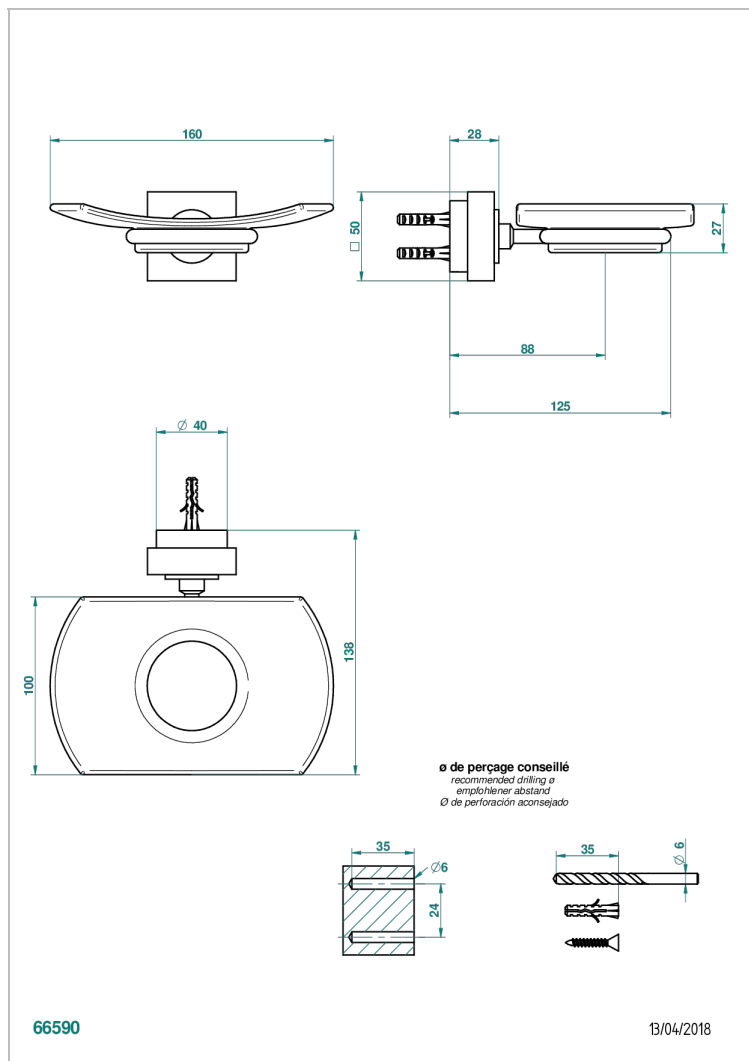

# MONTAIGNE LEONARDO GREY MARBLE

THG<sup>®</sup>  
PARIS

G3T-500

Jabonera mural