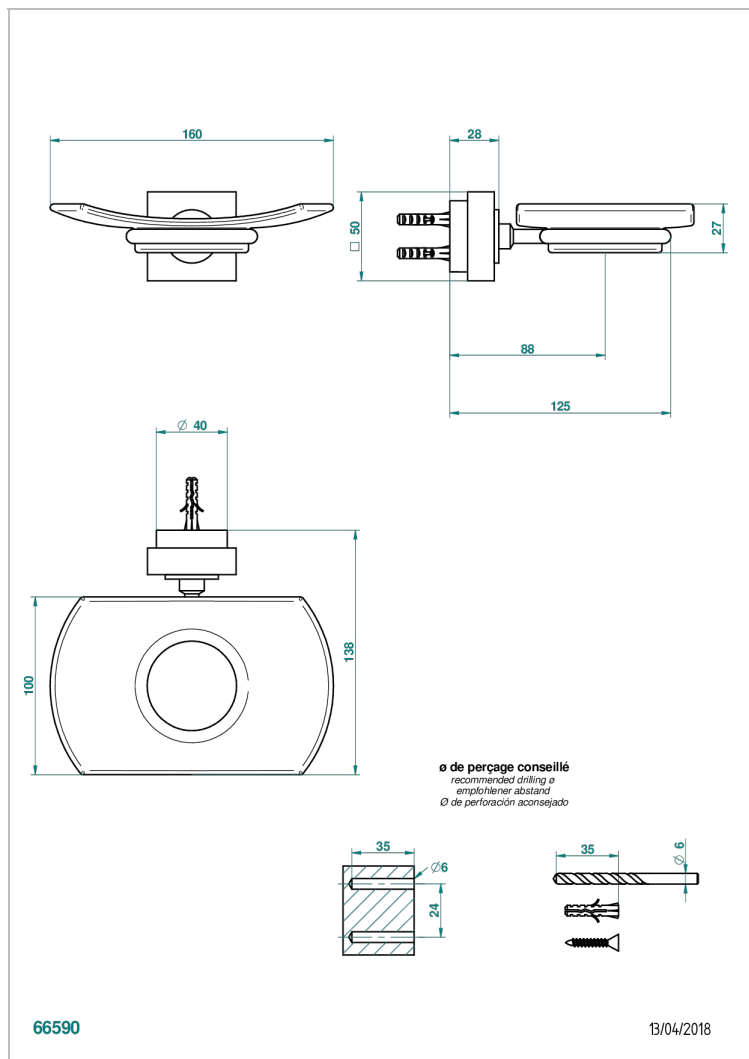

MONTAIGNE LEONARDO GREY MARBLE

G3T-500

Glass soap dish, wall mounted

CHARACTERISTIC

- Montaigne Leonardo Grey marble
- Glass soap dish, wall mounted

AVAILABLE FINITIONS

Black ceram - D30
Blush PVD - H62
Brass color PVD - H49
Brown bronze color PVD - F33
Chrome polished - A02
Chrome polished / gold polished - G02