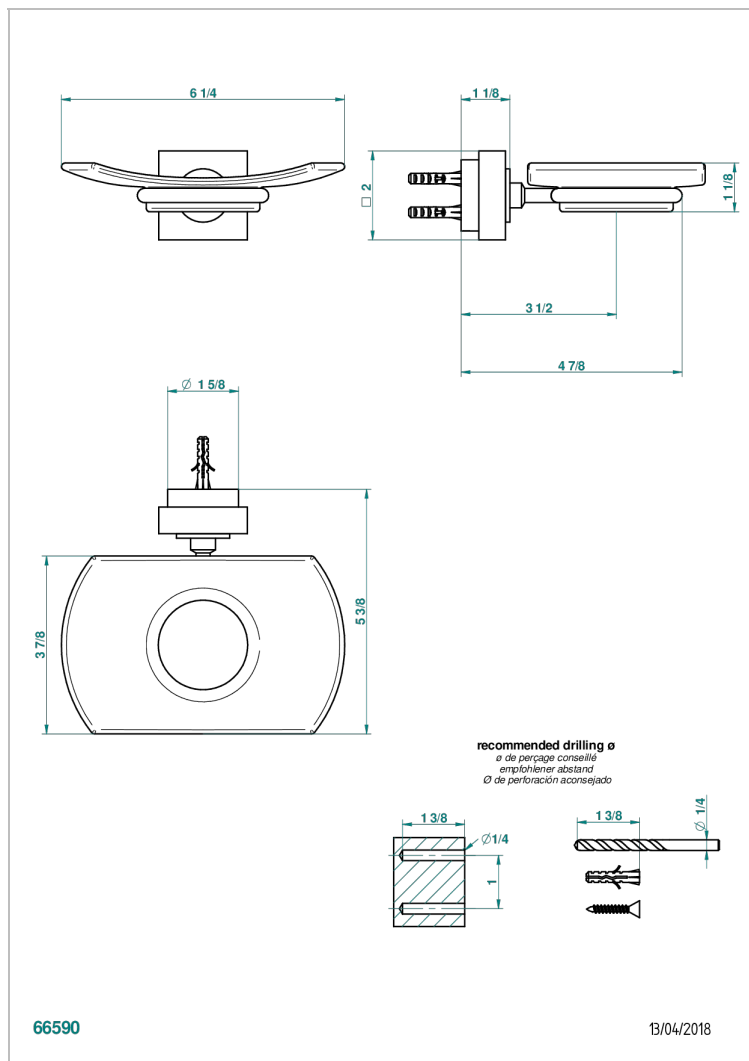

# MONTAIGNE LEONARDO GREY MARBLE

G3T-500

Glass soap dish, wall mounted

## CHARACTERISTIC

- Montaigne Leonardo Grey marble
- Glass soap dish, wall mounted