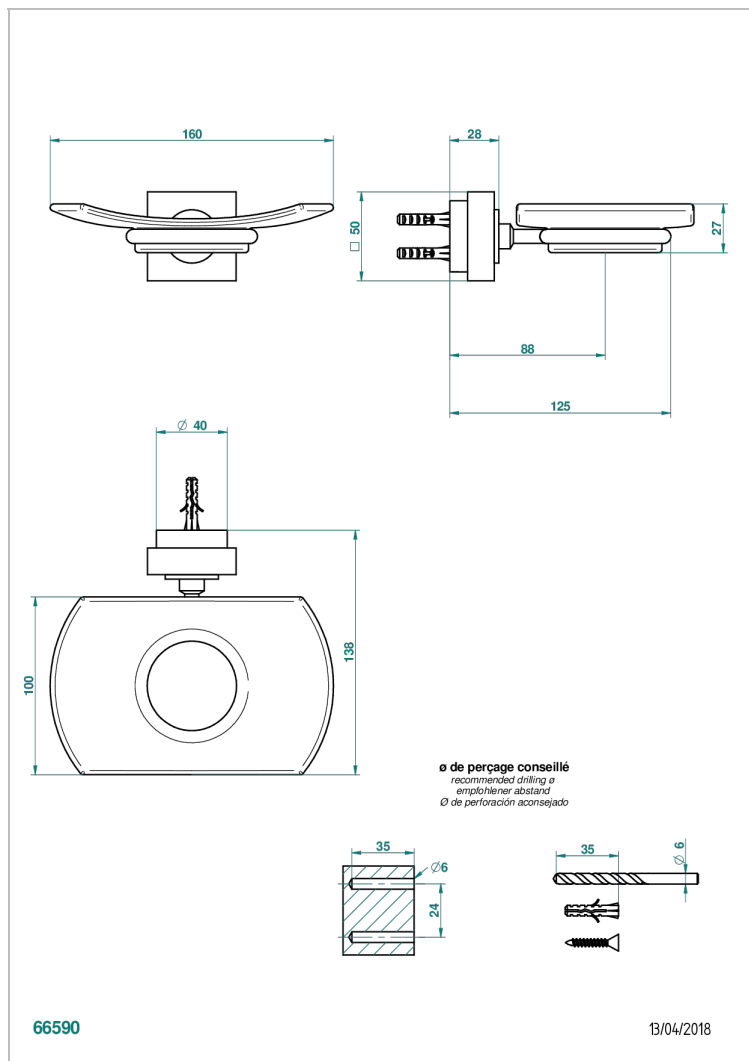

MONTAIGNE LEONARDO GREY MARBLE

G3T-500

Wall mounted glass soap dish

CHARACTERISTIC

- Montaigne Leonardo Grey marble
- Wall mounted glass soap dish

AVAILABLE FINITIONS

Antique nickel - H28
Black ceram - D30
Blush PVD - H62
Brass color PVD - H49
Brown bronze color PVD - F33
Gold color PVD - H52