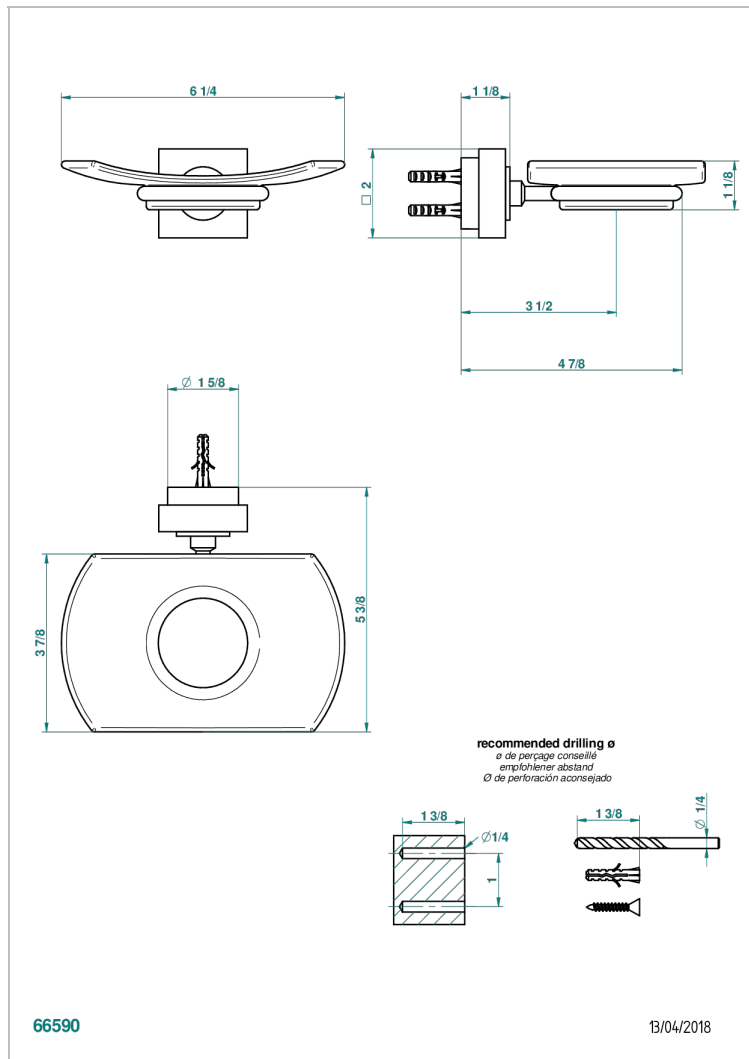

MONTAIGNE LEONARDO GREY MARBLE

G3T-500

Wall mounted glass soap dish

CHARACTERISTIC

- Montaigne Leonardo Grey marble
- Wall mounted glass soap dish

AVAILABLE FINITIONS

Antique nickel - H28
Black ceram - D30
Blush PVD - H62
Brass color PVD - H49
Brown bronze color PVD - F33
Gold color PVD - H52