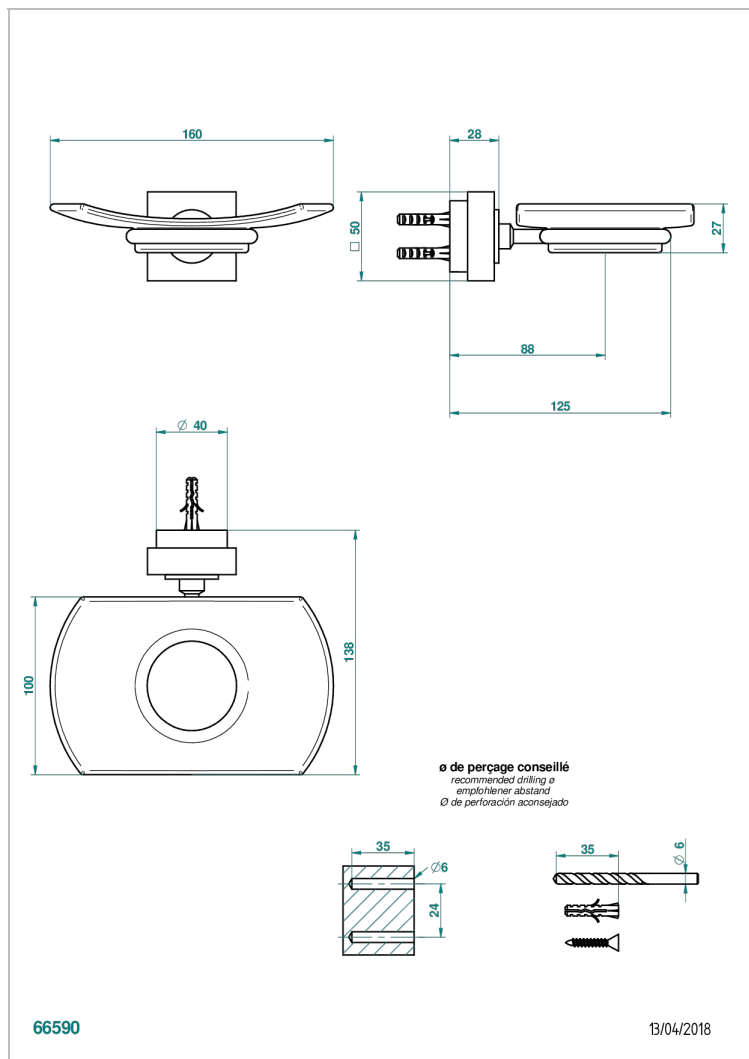

# MONTAIGNE LEONARDO GREY MARBLE

G3T-500

Wall mounted glass soap dish

## CHARACTERISTIC

- Montaigne Leonardo Grey marble
- Wall mounted glass soap dish