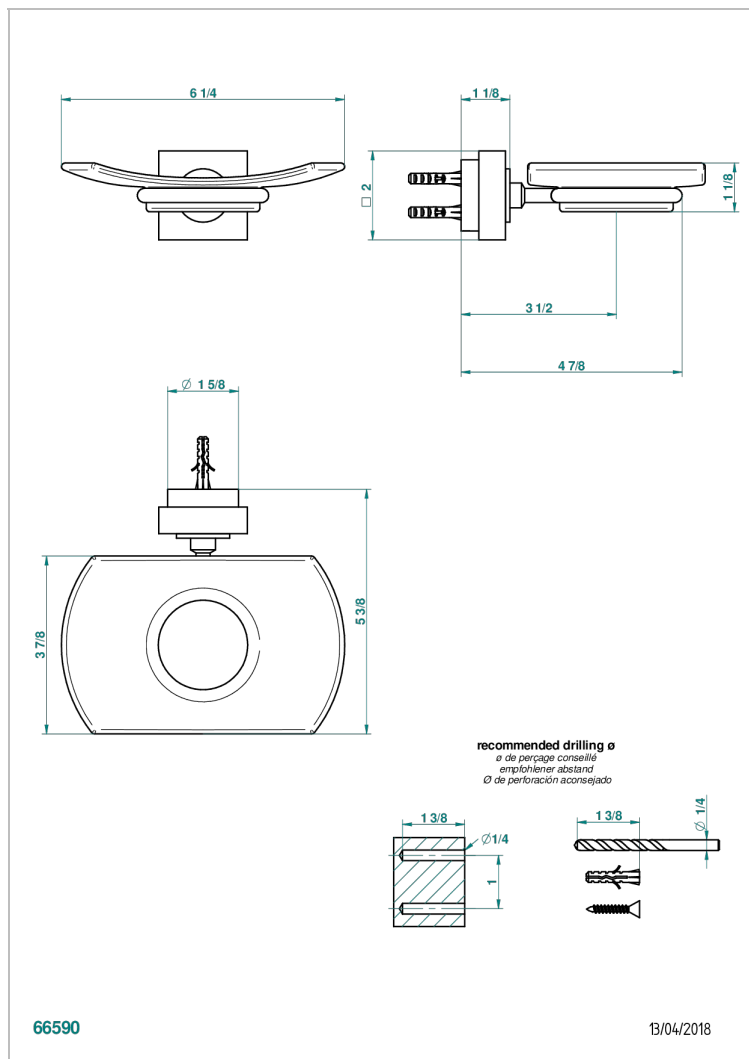

# MONTAIGNE LEONARDO GREY MARBLE

THG<sup>®</sup>  
PARIS

G3T-500

Jabonera mural