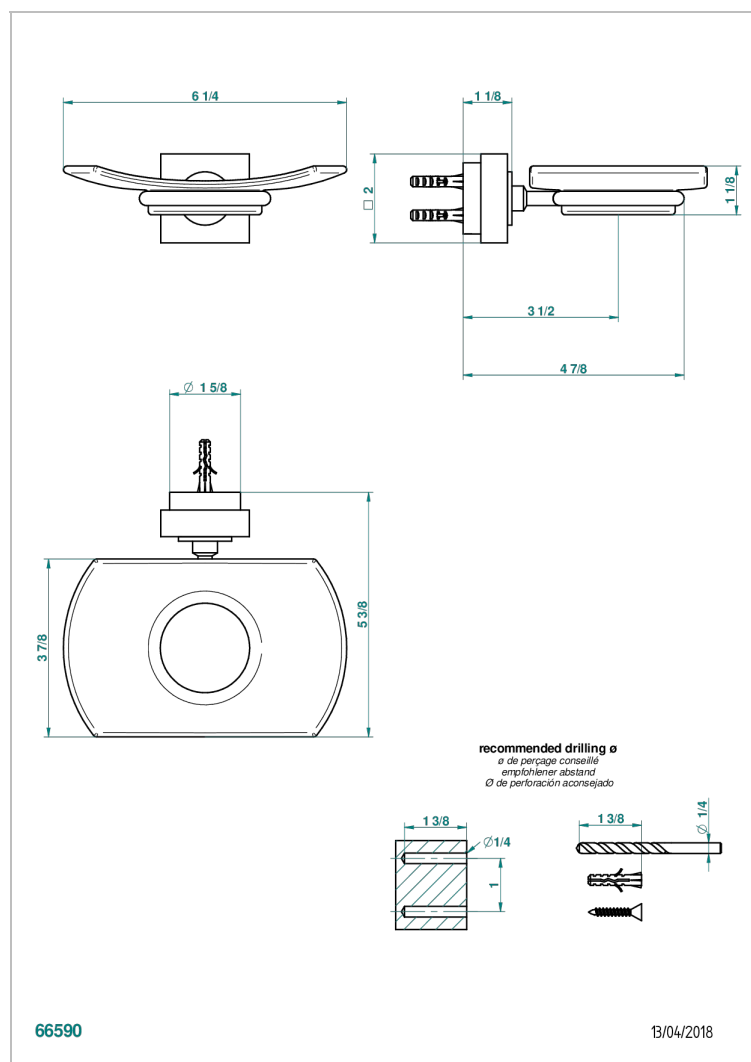

# MONTAIGNE LEONARDO GREY MARBLE

G3T-500

Wall mounted glass soap dish

## CHARACTERISTIC

- Montaigne Leonardo Grey marble
- Wall mounted glass soap dish