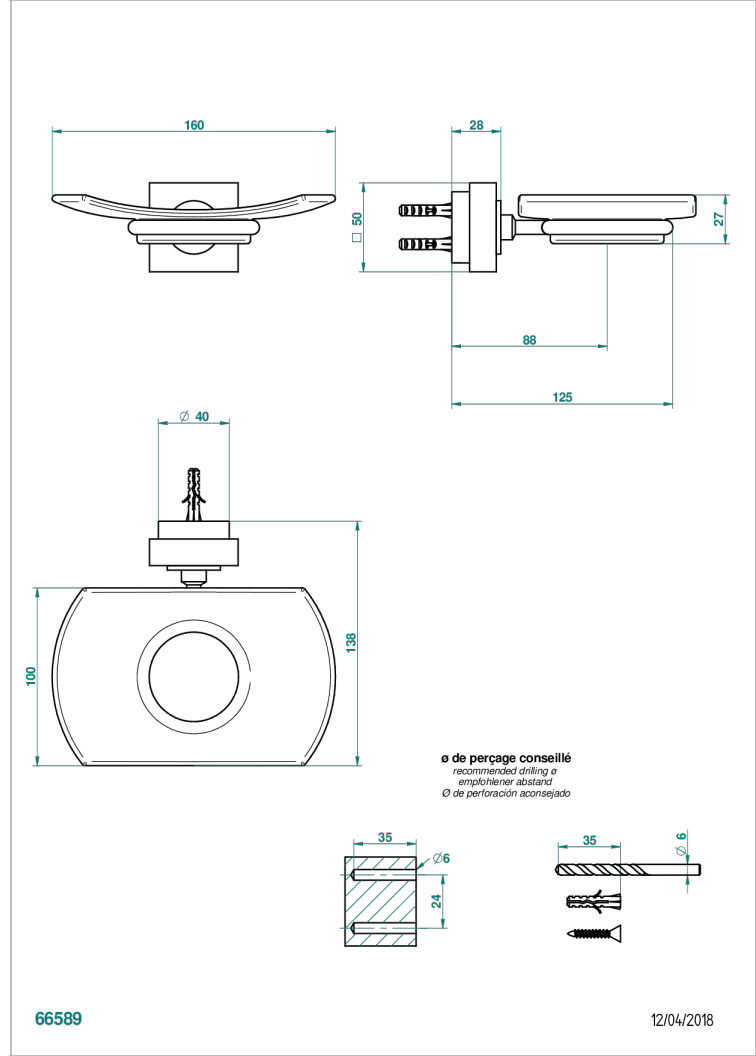

# MONTAIGNE GRAND ANTIQUE MARBLE WITH LEVER

G3S-500

Wall mounted glass soap dish

## CHARACTERISTIC

- Montaigne Grand Antique marble with lever
- Wall mounted glass soap dish