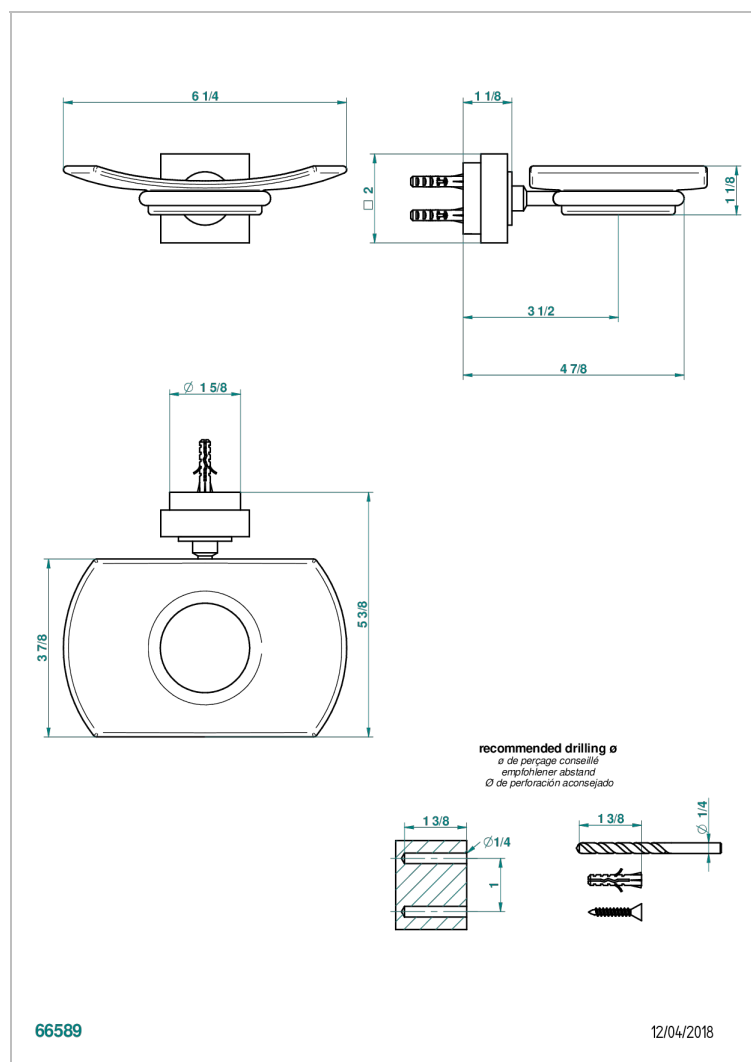

MONTAIGNE GRAND ANTIQUE MARBLE WITH LEVER

G3S-500

Wall mounted glass soap dish

CHARACTERISTIC

- Montaigne Grand Antique marble with lever
- Wall mounted glass soap dish

AVAILABLE FINITIONS

Antique nickel - H28
Black ceram - D30
Blush PVD - H62
Brass color PVD - H49
Brown bronze color PVD - F33
Gold color PVD - H52