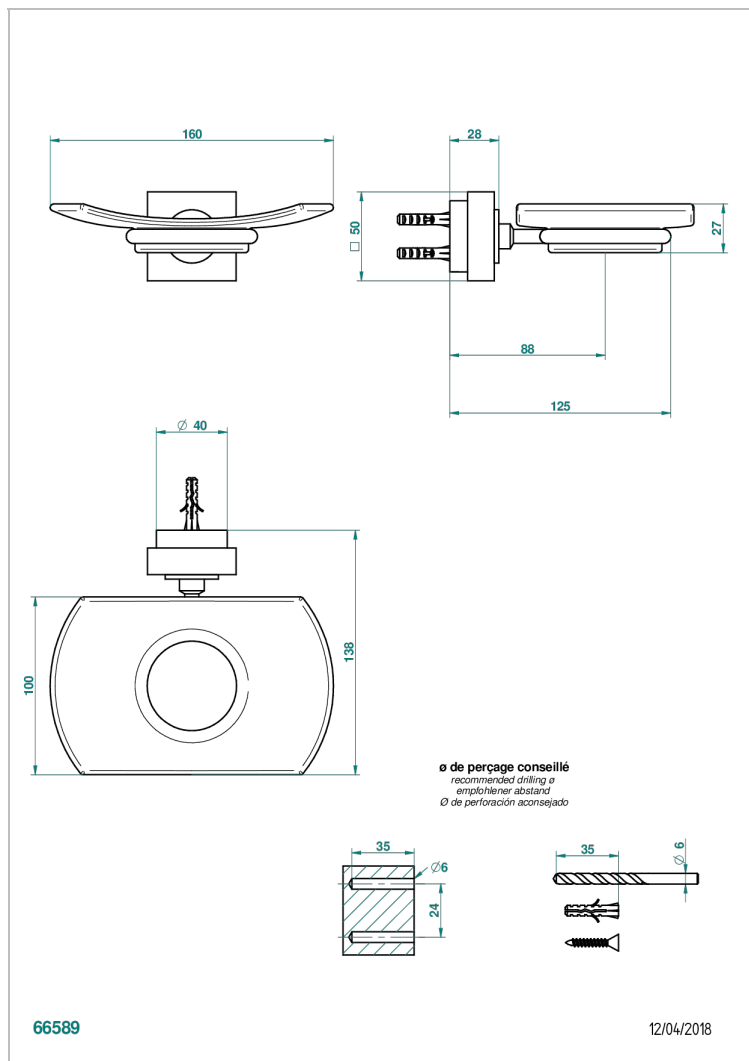

MONTAIGNE GRAND ANTIQUE MARBLE WITH LEVER

G3S-500

Wall mounted glass soap dish

CHARACTERISTIC

- Montaigne Grand Antique marble with lever
- Wall mounted glass soap dish

AVAILABLE FINITIONS

Antique nickel - H28
Black ceram - D30
Blush PVD - H62
Brass color PVD - H49
Brown bronze color PVD - F33
Gold color PVD - H52