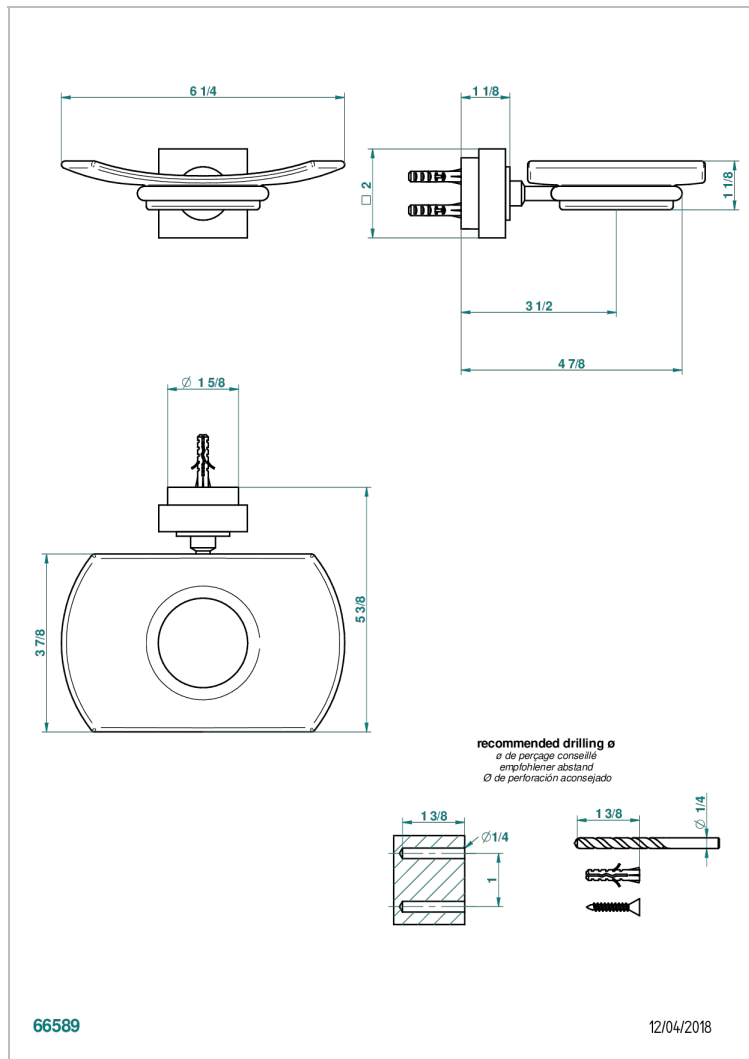

MONTAIGNE GRAND ANTIQUE MARBLE WITH LEVER

G3S-500

Wall mounted glass soap dish

CHARACTERISTIC

- Montaigne Grand Antique marble with lever
- Wall mounted glass soap dish

AVAILABLE FINITIONS

Antique nickel - H28
Black ceram - D30
Blush PVD - H62
Brass color PVD - H49
Brown bronze color PVD - F33
Gold color PVD - H52