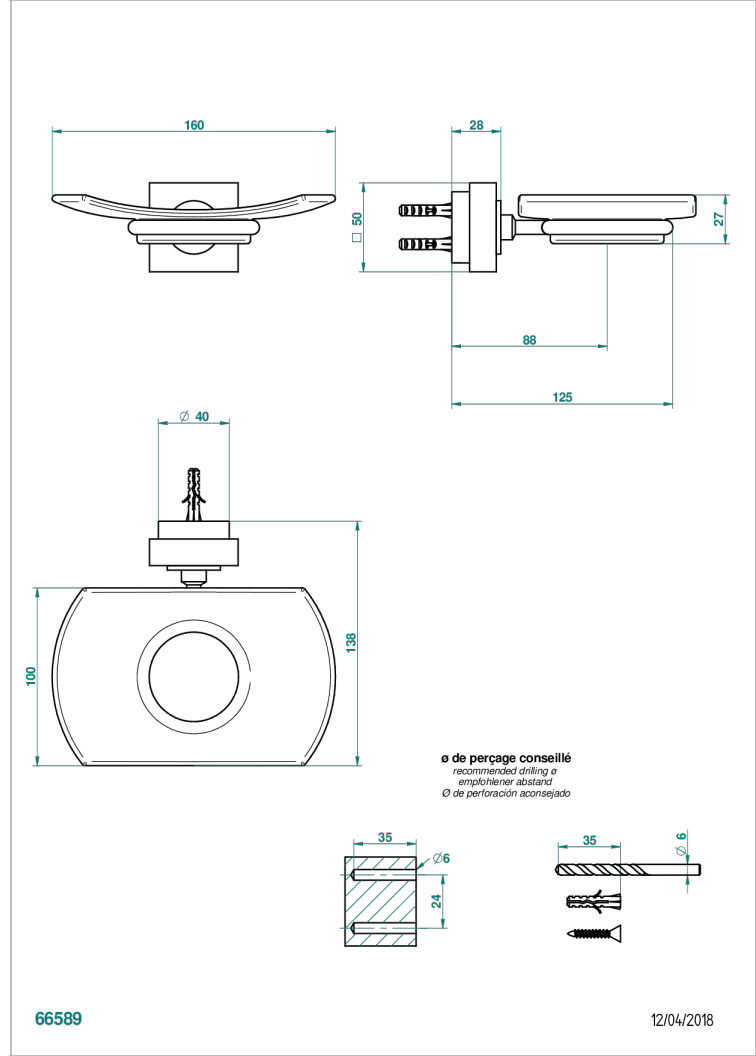

MONTAIGNE GRAND ANTIQUE MARBLE WITH LEVER

G3S-500

Wall mounted glass soap dish

CHARACTERISTIC

- Montaigne Grand Antique marble with lever
- Wall mounted glass soap dish

AVAILABLE FINITIONS

Antique nickel - H28
Black ceram - D30
Blush PVD - H62
Brass color PVD - H49
Brown bronze color PVD - F33
Gold color PVD - H52