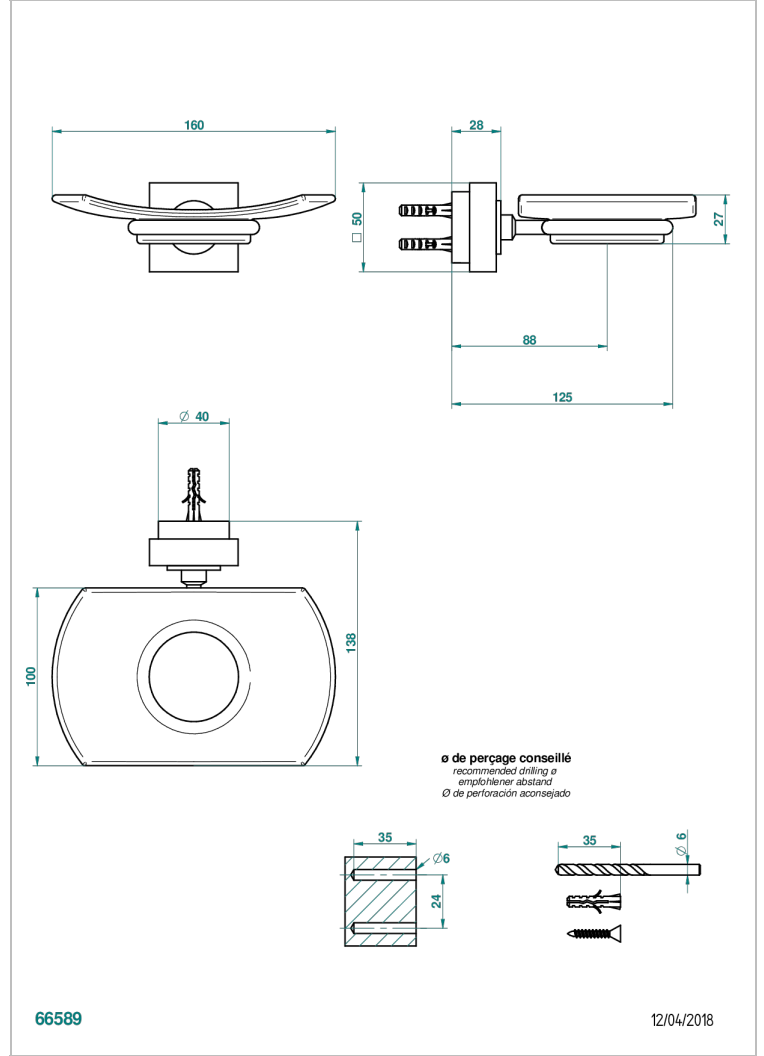

# MONTAIGNE GRAND ANTIQUE MARBLE WITH LEVER

G3S-500

壁挂式肥皂架，带玻璃肥皂碟

## 特色

- Montaigne Grand Antique marble with lever
- 壁挂式肥皂架，带玻璃肥皂碟