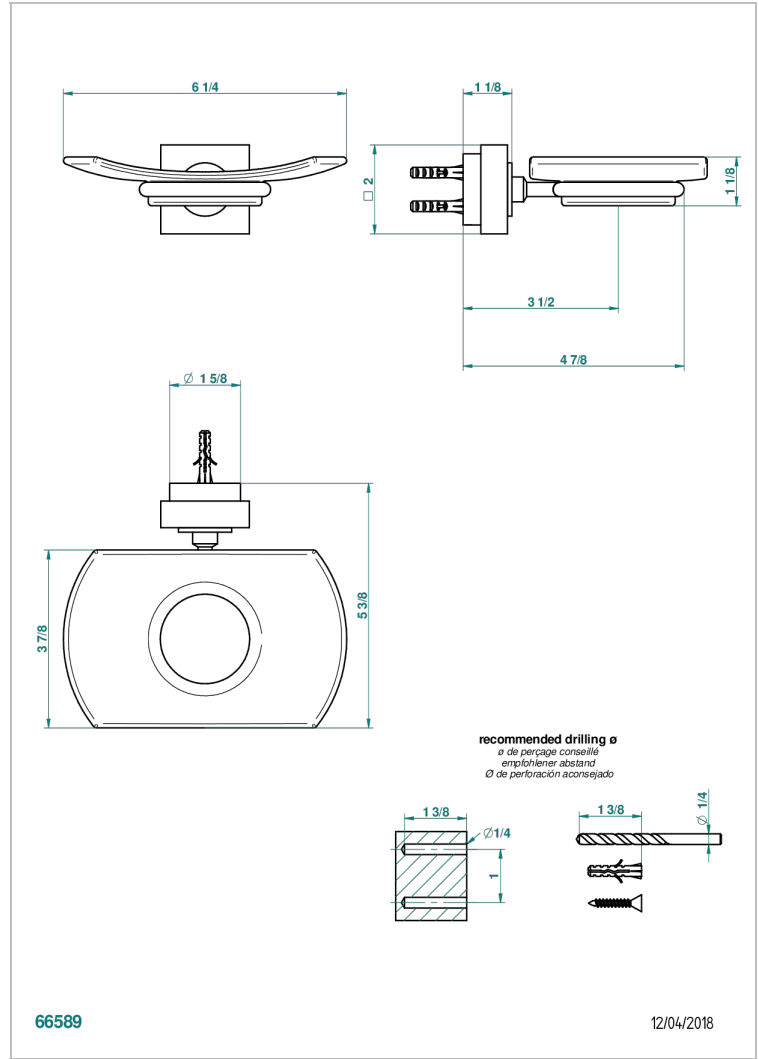

MONTAIGNE GRAND ANTIQUE MARBLE WITH LEVER

G3S-500

壁挂式肥皂架，带玻璃肥皂碟

特色

- Montaigne Grand Antique marble with lever
- 壁挂式肥皂架，带玻璃肥皂碟

可选饰面

Black ceram - D30
Blush PVD - H62
Graphite PVD - H64
Matt Umber PVD - H67
Matt blush PVD - H60
Matt graphite PVD - H65