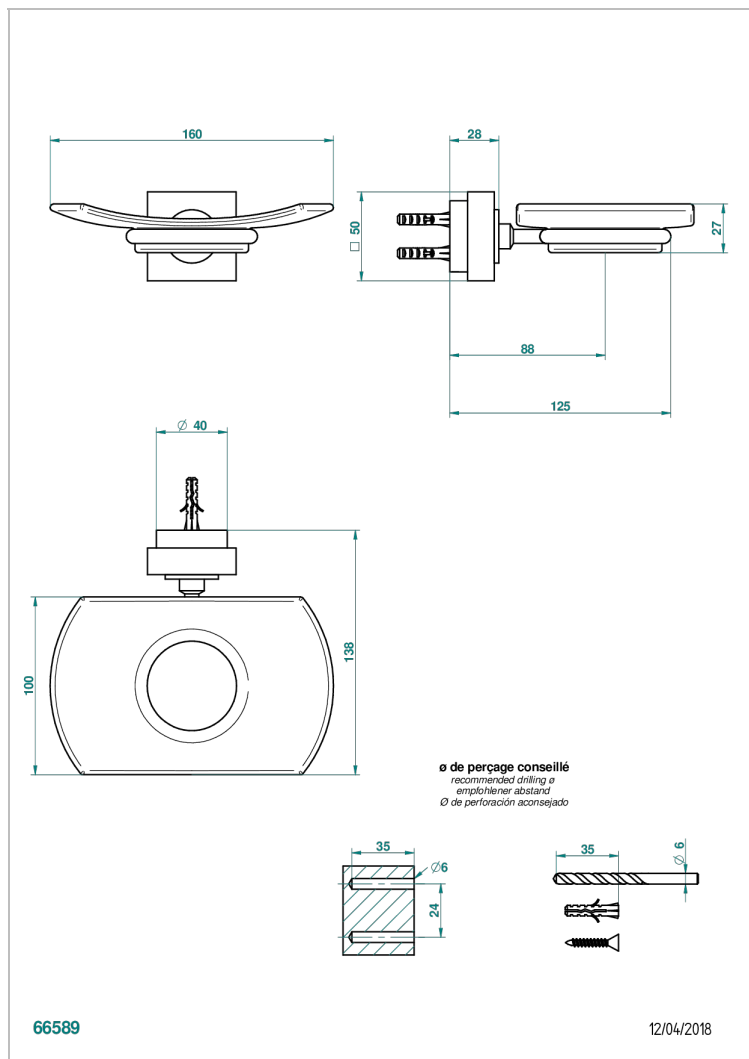

# MONTAIGNE GRAND ANTIQUE MARBLE

G3R-500

Glass soap dish, wall mounted

## CHARACTERISTIC

- Montaigne Grand Antique marble
- Glass soap dish, wall mounted