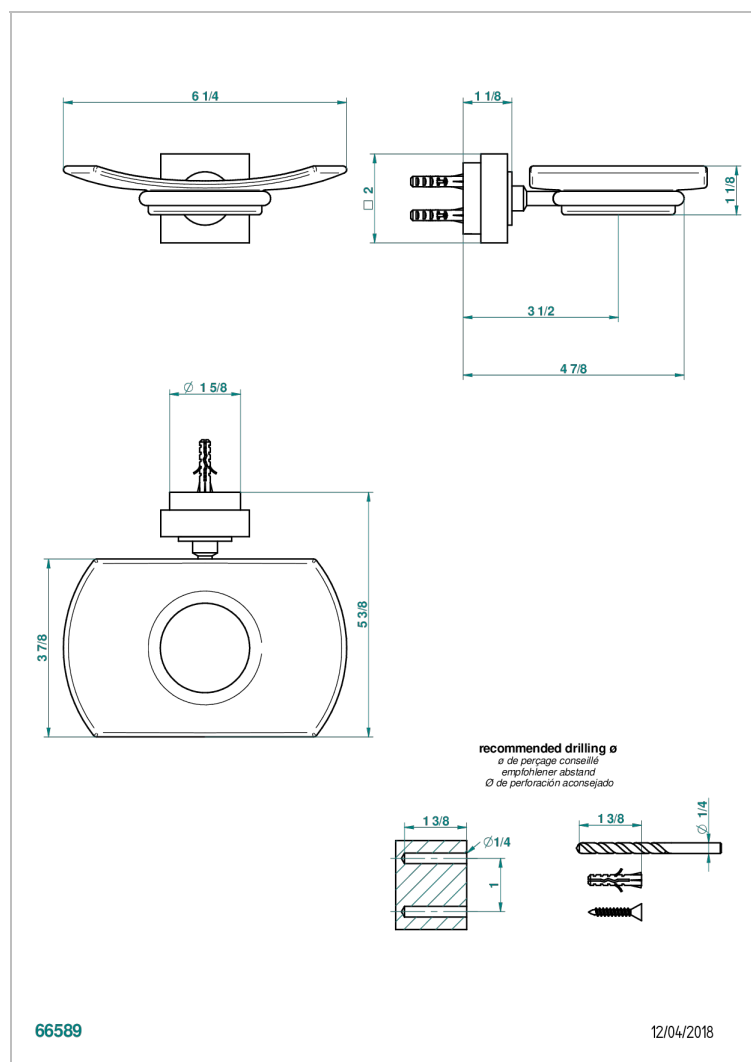

MONTAIGNE GRAND ANTIQUE MARBLE

G3R-500

Glass soap dish, wall mounted

CHARACTERISTIC

- Montaigne Grand Antique marble
- Glass soap dish, wall mounted

AVAILABLE FINITIONS

Black ceram - D30

Blush PVD - H62