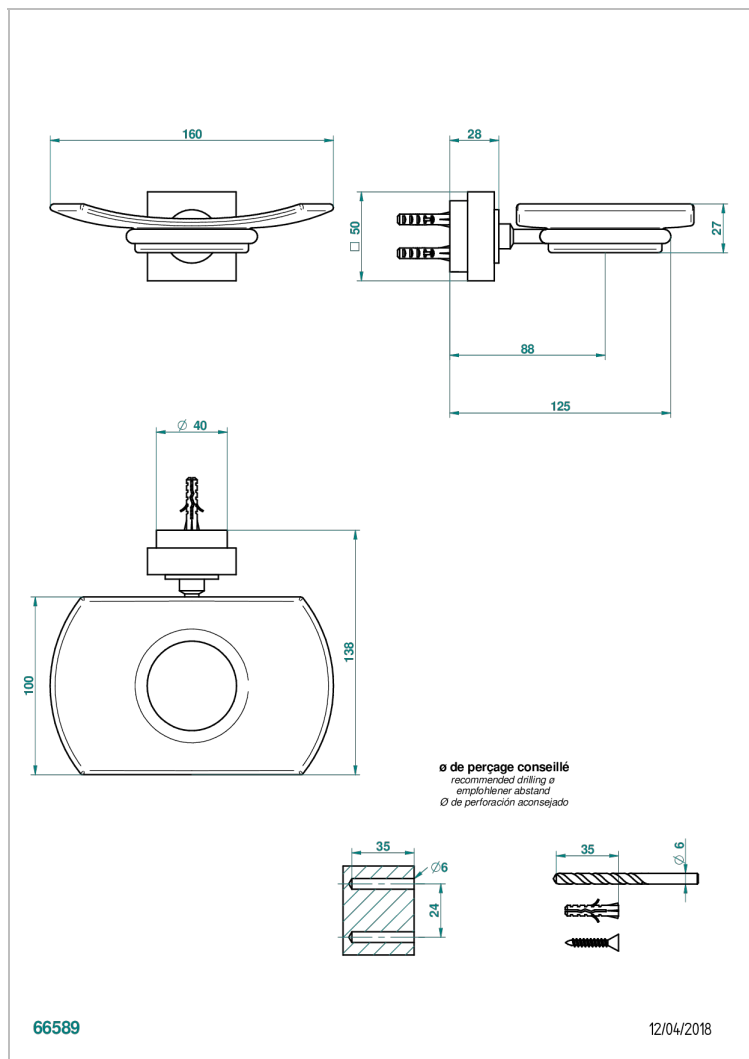

# MONTAIGNE GRAND ANTIQUE MARBLE

G3R-500

Wall mounted glass soap dish

## CHARACTERISTIC

- Montaigne Grand Antique marble
- Wall mounted glass soap dish