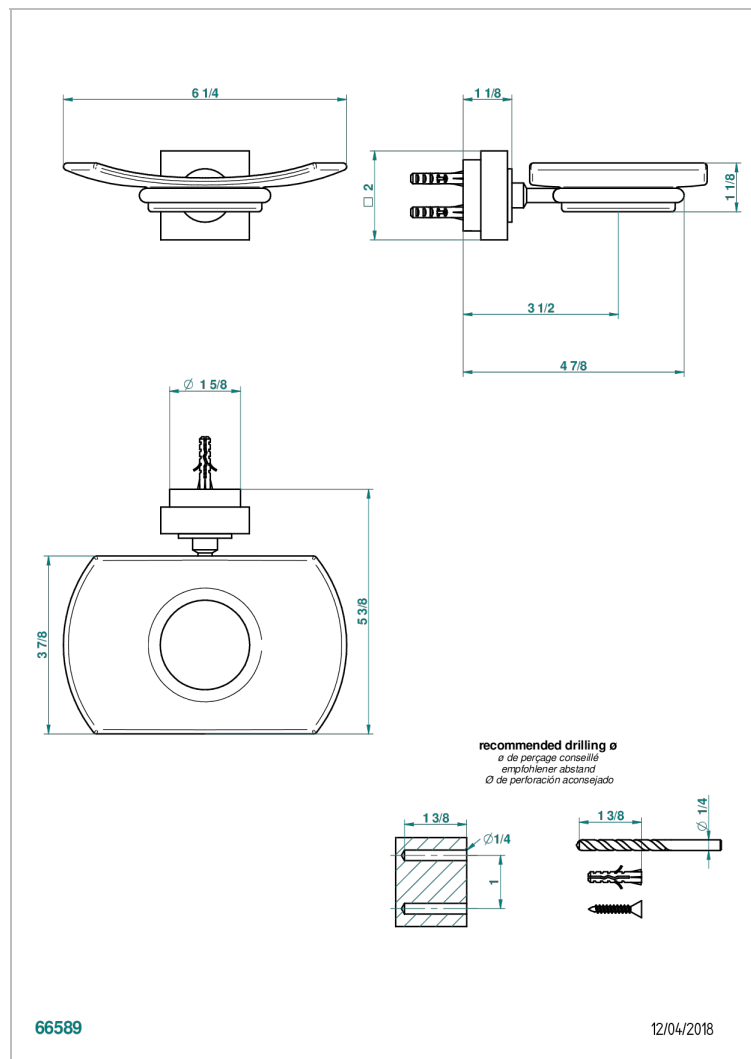

MONTAIGNE GRAND ANTIQUE MARBLE

G3R-500

Wall mounted glass soap dish

CHARACTERISTIC

- Montaigne Grand Antique marble
- Wall mounted glass soap dish

AVAILABLE FINITIONS

Antique nickel - H28
 Black ceram - D30
 Blush PVD - H62
 Brass color PVD - H49
 Brown bronze color PVD - F33
 Gold color PVD - H52