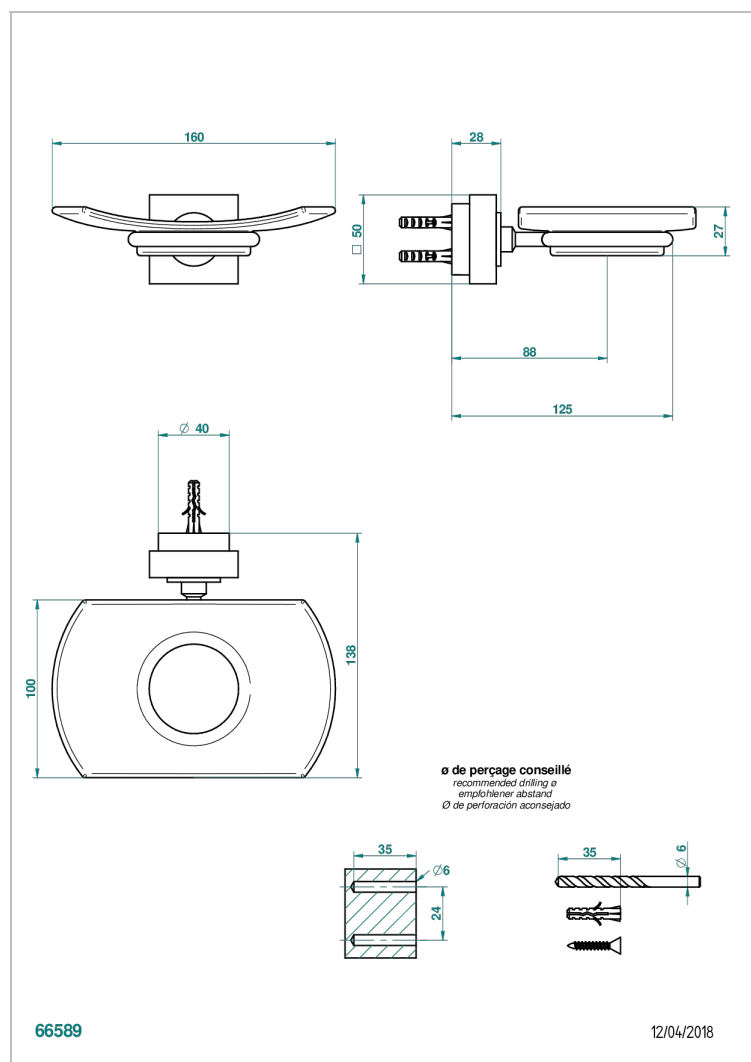

MONTAIGNE GRAND ANTIQUE MARBLE

G3R-500

Wall mounted glass soap dish

CHARACTERISTIC

- Montaigne Grand Antique marble
- Wall mounted glass soap dish

AVAILABLE FINITIONS

Antique nickel - H28
Black ceram - D30
Blush PVD - H62
Brass color PVD - H49
Brown bronze color PVD - F33
Gold color PVD - H52