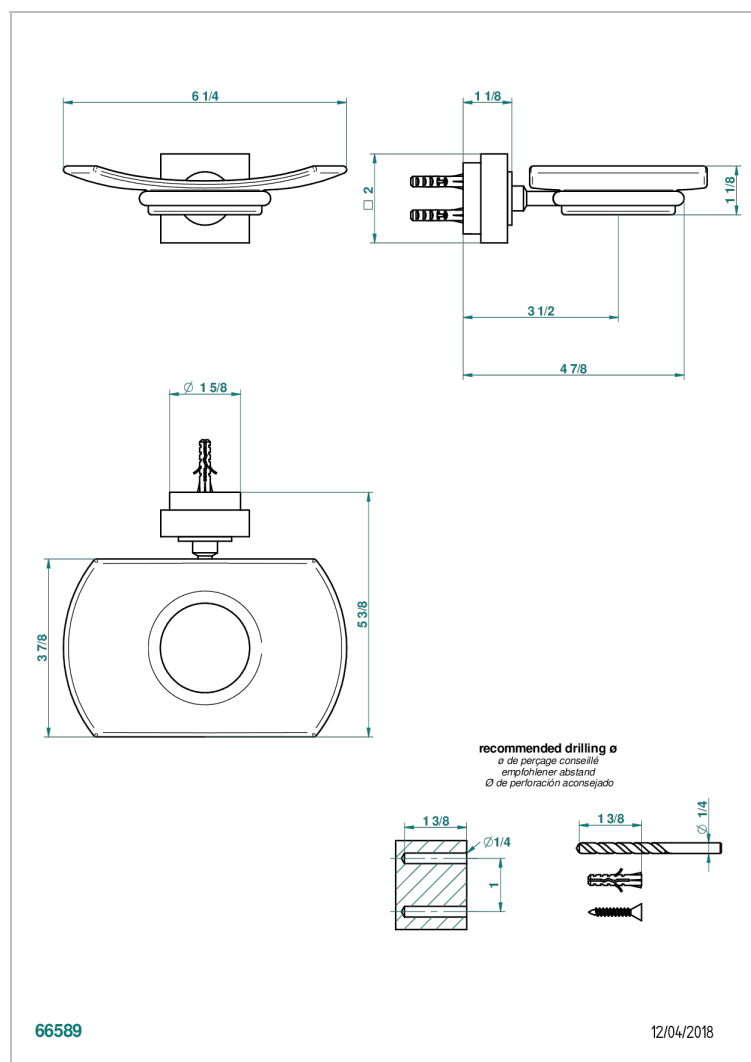

# MONTAIGNE GRAND ANTIQUE MARBLE

G3R-500

Wall mounted glass soap dish

## CHARACTERISTIC

- Montaigne Grand Antique marble
- Wall mounted glass soap dish