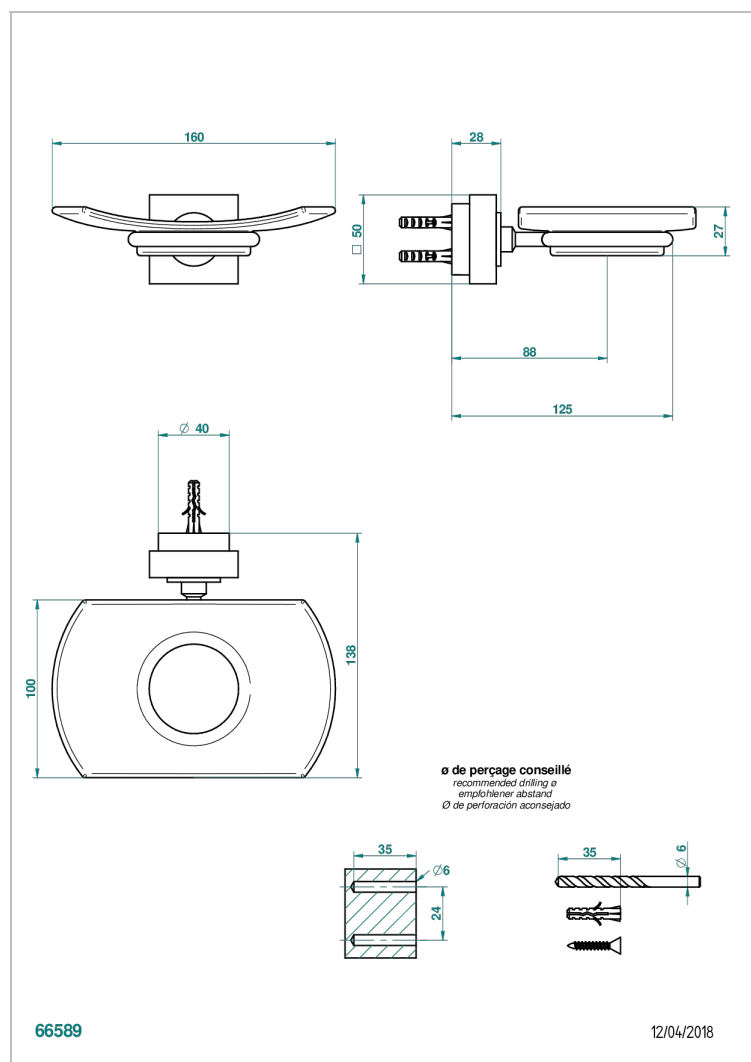

# MONTAIGNE GRAND ANTIQUE MARBLE

G3R-500

Wall mounted glass soap dish

## CHARACTERISTIC

- Montaigne Grand Antique marble
- Wall mounted glass soap dish