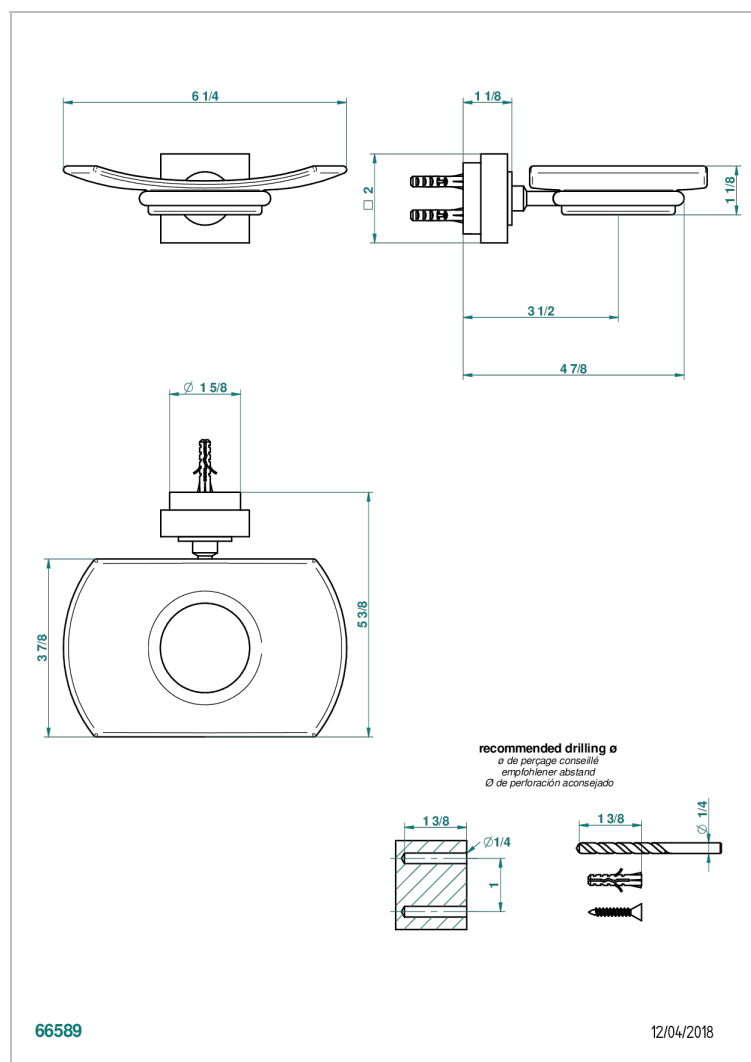

MONTAIGNE GRAND ANTIQUE MARBLE

G3R-500

Wall mounted glass soap dish

CHARACTERISTIC

- Montaigne Grand Antique marble
- Wall mounted glass soap dish

AVAILABLE FINITIONS

Antique nickel - H28
 Black ceram - D30
 Blush PVD - H62
 Brass color PVD - H49
 Brown bronze color PVD - F33
 Gold color PVD - H52