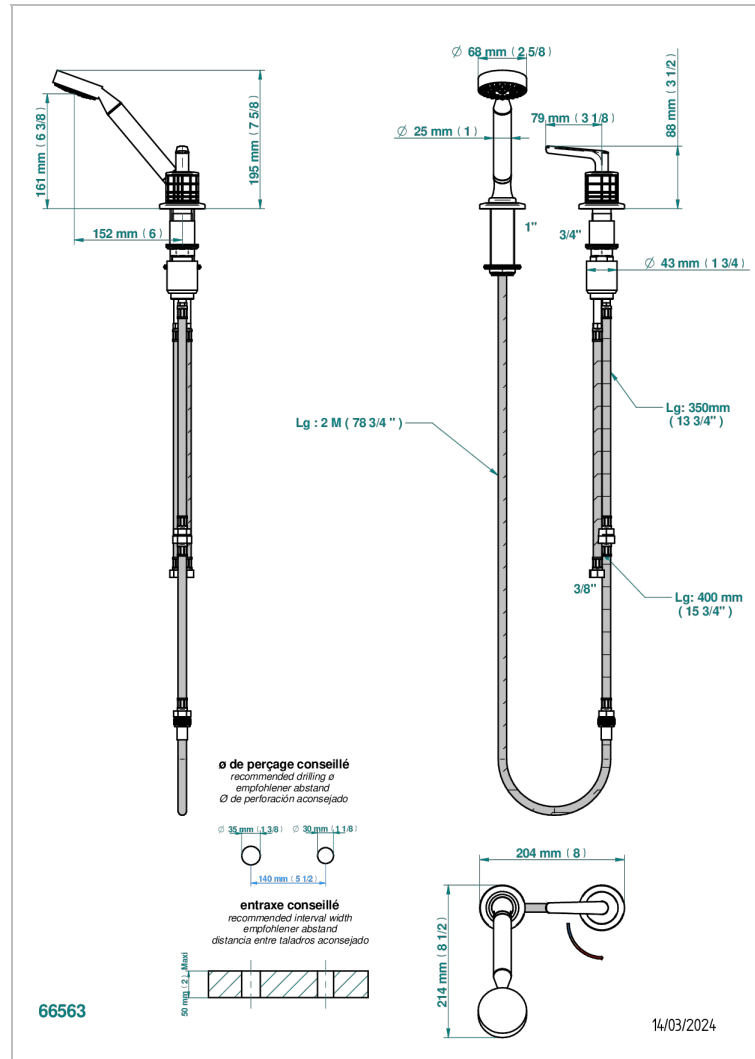

# SYSTEM CRYSTAL WITH LEVER HANDLES

G9K-6532/60A

Deck mounted mixer with handshower, progressive cartridge

## CHARACTERISTIC

- ACS : 22ACCLY009