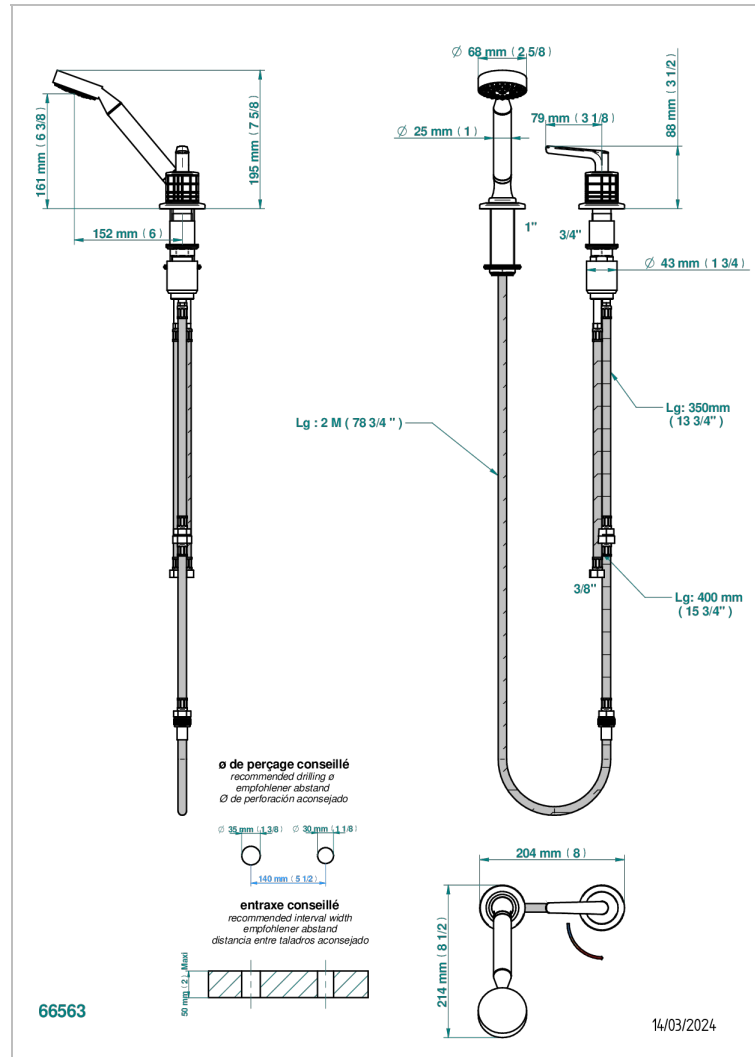

# SYSTEM CRYSTAL WITH LEVER

G9K-6532/60A

Rim mounted ceramic mixer with handshower with progressive cartridge

## CHARACTERISTIC

- ACS : 22ACCLY009