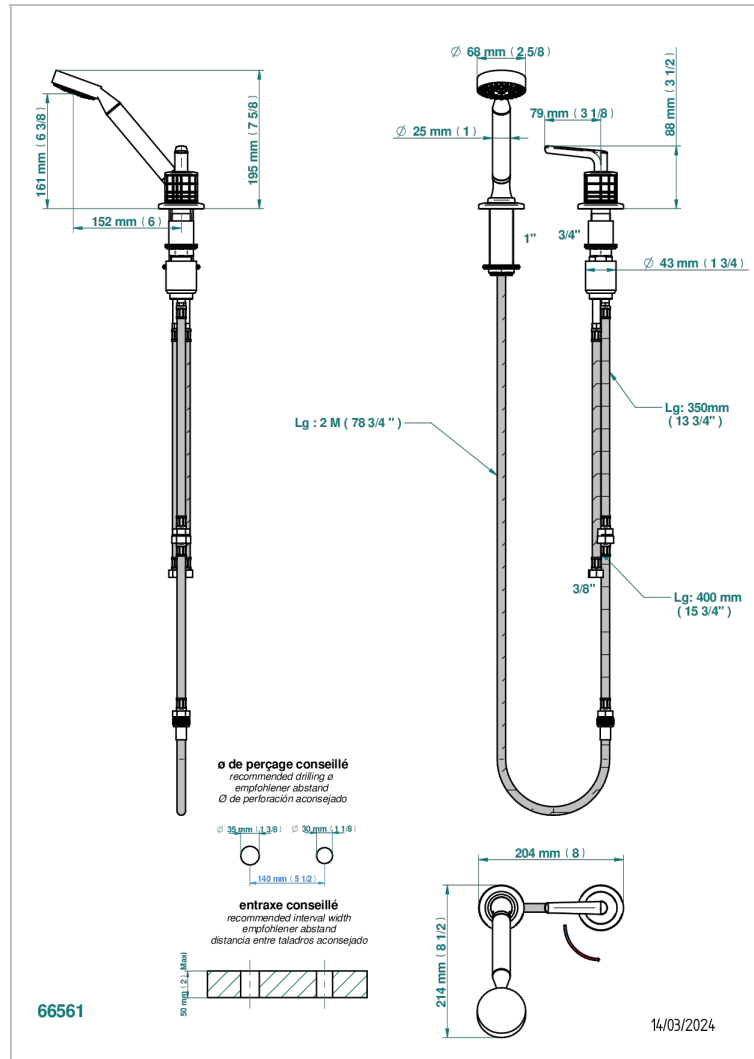

SYSTEM HOWLITE WITH LEVER HANDLES

G9H-6532/60A

Deck mounted mixer with handshower, progressive cartridge

CHARACTERISTIC

- ACS : 22ACCLY009

STANDARDS

AVAILABLE FINITIONS

Black ceram - D30

Blush PVD - H62

Brass color PVD - H49

Brown bronze color PVD - F33

Chrome polished - A02

Copper antique matt, coated - H07

Gold color PVD - H52

Gold mat - F07

Gold polished - F01

Umber PVD - H66