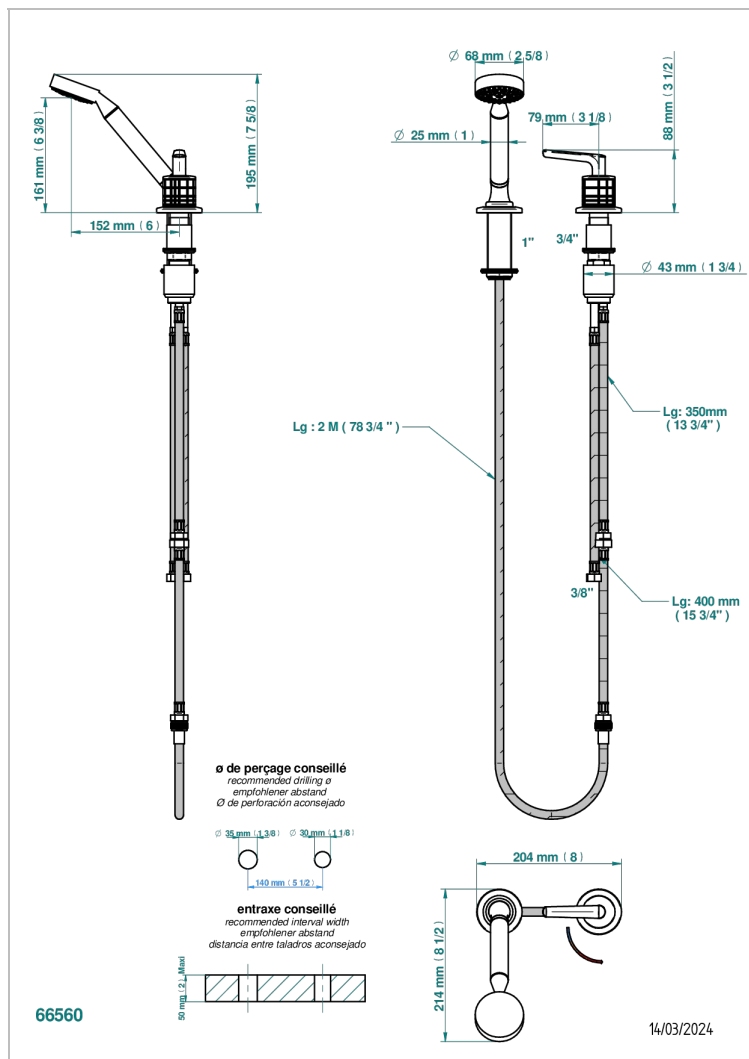

# SYSTEM SQUARED METAL WITH LEVER HANDLES

G9F-6532/60A

Deck mounted mixer with handshower, progressive cartridge

## CHARACTERISTIC

- ACS : 22ACCLY009