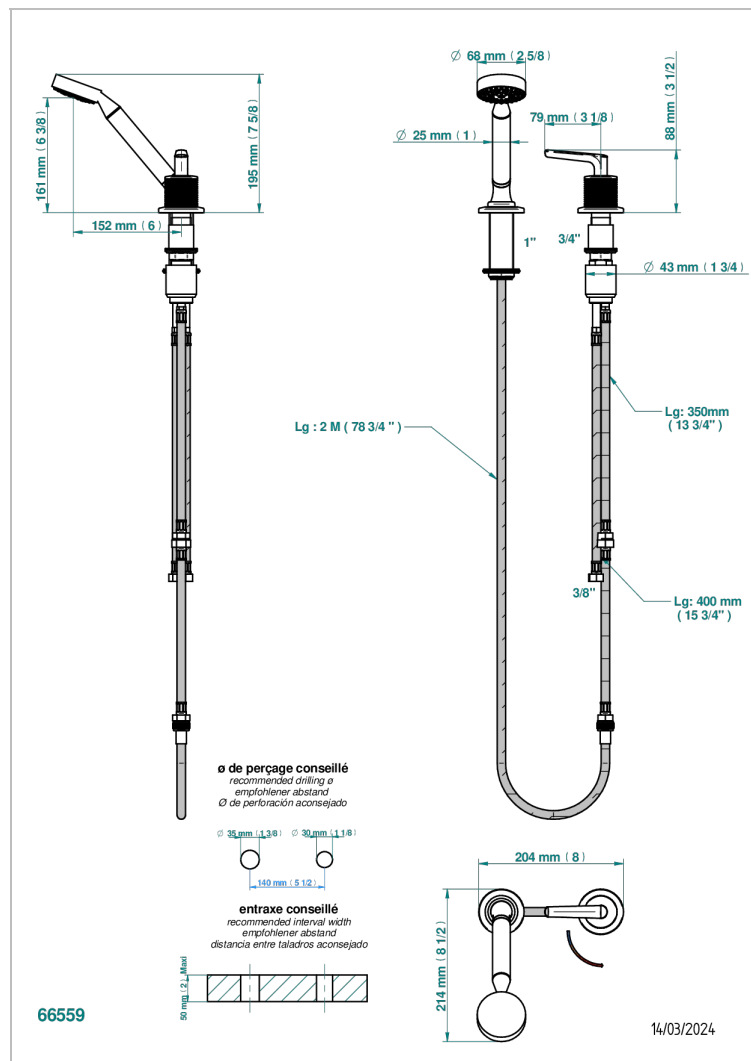

SYSTEM DIAMOND METAL WITH LEVER HANDLES

G9D-6532/60A

Deck mounted mixer with handshower, progressive cartridge

CHARACTERISTIC

- ACS : 22ACCLY009

STANDARDS

AVAILABLE FINITIONS

Black ceram - D30
Blush PVD - H62
Brass color PVD - H49
Brown bronze color PVD - F33
Chrome polished - A02
Copper antique matt, coated - H07

Gold color PVD - H52
Gold mat - F07
Gold polished - F01
Graphite PVD - H64
Light coated bronze - D01
Matt Umber PVD - H67

Matt blush PVD - H60
Matt brass color PVD - H50
Matt brown bronze color PVD - F34
Matt chrome (American satin) - C02
Matt gold color PVD - H53
Matt graphite PVD - H65

Matt nickel (American satin) - C01
Matt nickel color PVD - H56
Nickel antique / Sovereign - H28
Nickel color PVD - H55
Nickel polished - B01
Polished chrome with gold inlay - GA1

Soft gold - F30
Soft matt gold - F31
Umber PVD - H66