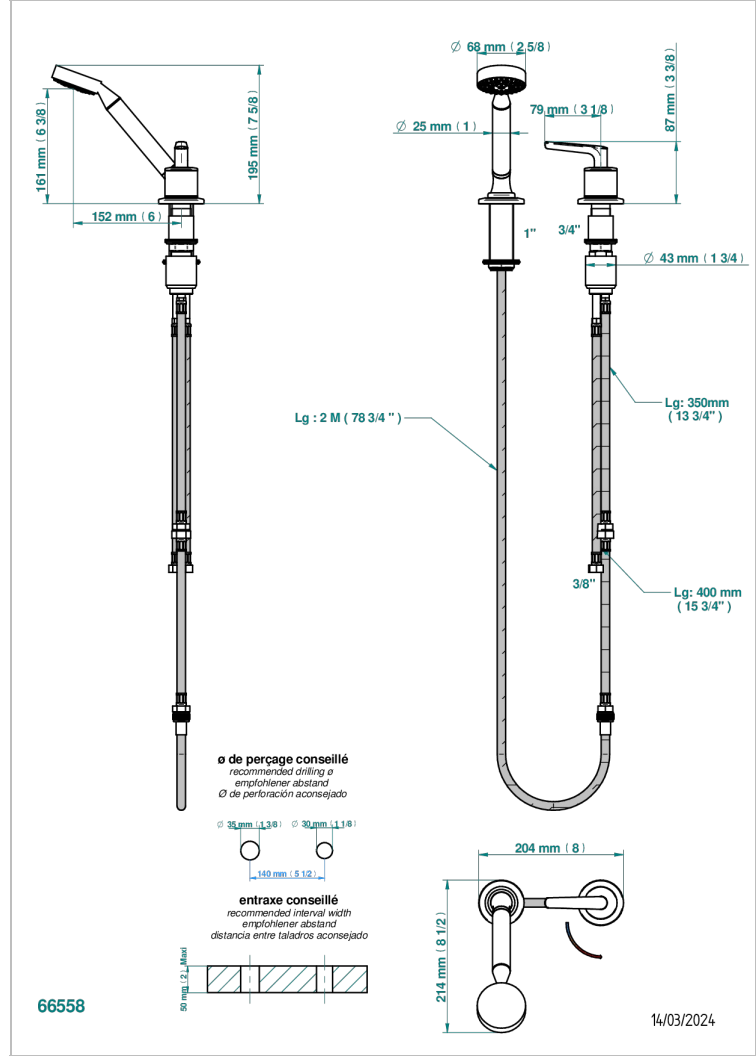

BONDI WITH LEVER HANDLES

G7G-6532/60A

Deck mounted mixer with handshower, progressive cartridge

THG[®]
PARIS

CHARACTERISTIC

- ACS : 22ACCLY009

TECHNICAL SPECS

- Recommandé : 3 bars (max. 5 bars) - Advised : 43,5 psi (max. 72 psi)
- 9,5 l/min à 3 bars (2.5 gpm at 43.5 psi)

STANDARDS

AVAILABLE FINITIONS

Black ceram - D30
Blush PVD - H62
Brass color PVD - H49
Brown bronze color PVD - F33
Chrome polished - A02
Chrome polished / gold polished - G02

Gold color PVD - H52
Gold mat - F07
Gold polished - F01
Graphite PVD - H64
Light coated bronze - D01
Matt Umber PVD - H67