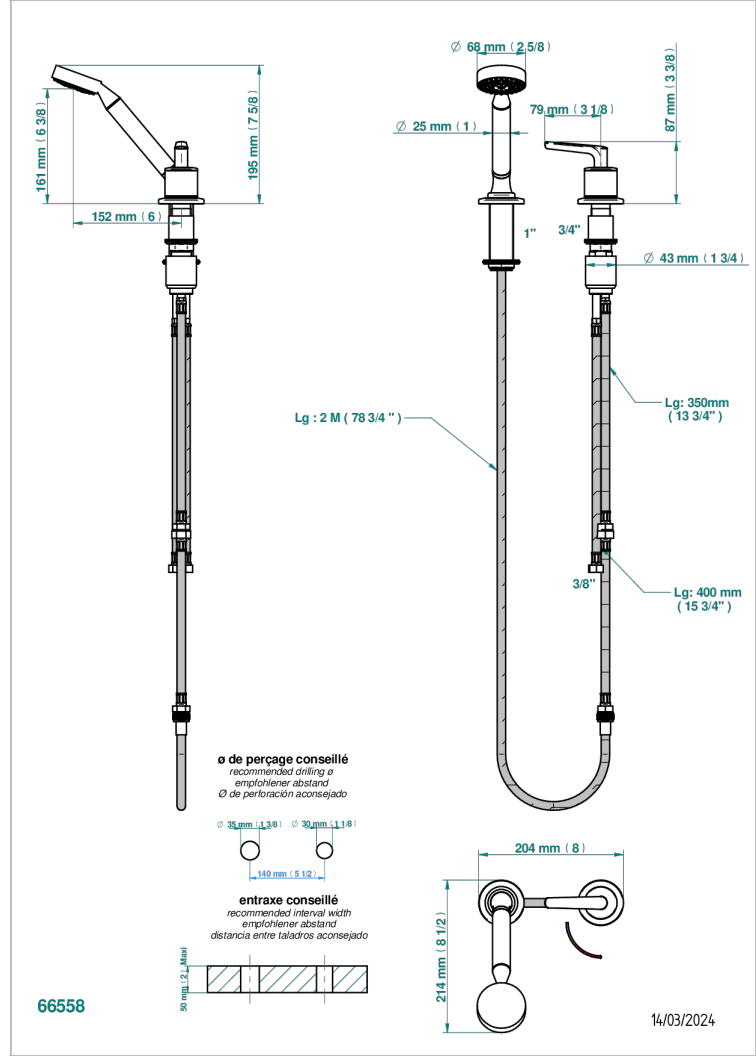

BONDI WITH LEVER

G7G-6532/60A

Rim mounted ceramic mixer with handshower with progressive cartridge

CHARACTERISTIC

- ACS : 22ACCLY009

TECHNICAL SPECS

- Recommandé : 3 bars (max. 5 bars) - Advised : 43,5 psi (max. 72 psi)
- 9,5 l/min à 3 bars (2.5 gpm at 43.5 psi)

STANDARDS

AVAILABLE FINITIONS

Antique nickel - H28
Black ceram - D30
Blush PVD - H62
Brass color PVD - H49
Brown bronze color PVD - F33
Gold color PVD - H52

Graphite PVD - H64
Lacquered light bronze - D01
Matt Umber PVD - H67
Matt blush PVD - H60
Matt brass color PVD - H50
Matt brown bronze color PVD - F34