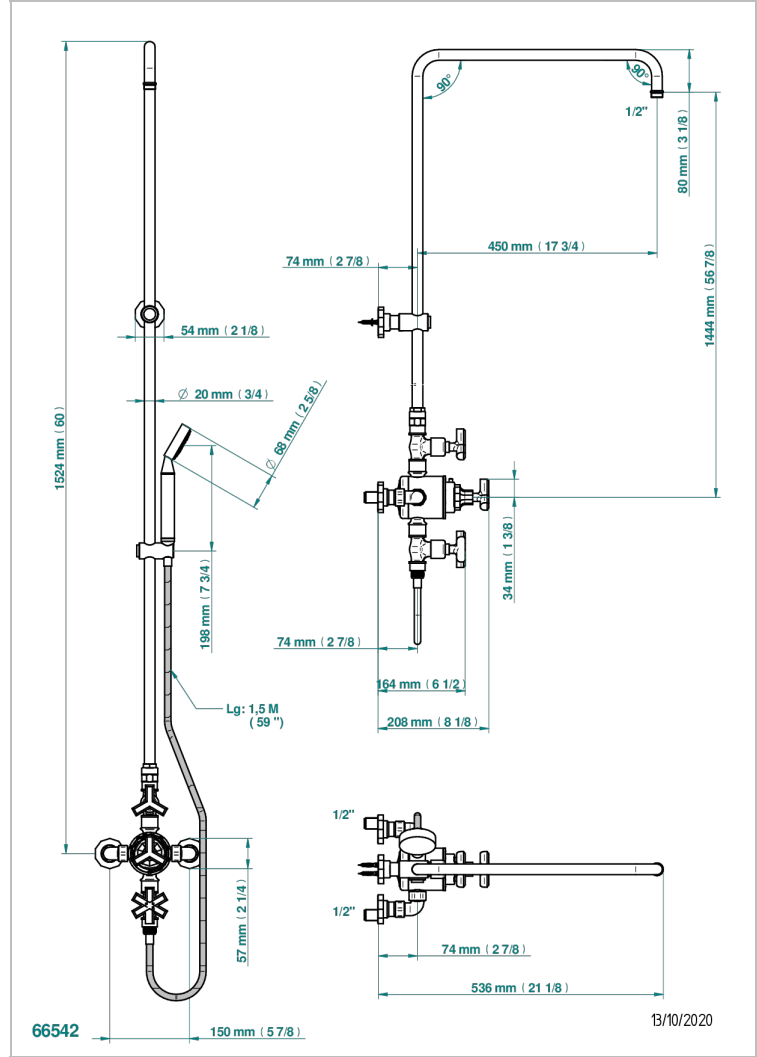

LES ONDES

G8A-64TRCD

THG[®]
PARIS

Wall mounted thermostatic shower mixer / shut off valves / exposed shower column / telephone shower, hose and Wall mounted cradle - 150 mm centres. (without shower head)

CHARACTERISTIC

- Les Ondes
- Wall mounted thermostatic shower mixer / shut off valves / exposed shower column / telephone shower, hose and Wall mounted cradle - 150 mm centres. (without shower head)

TECHNICAL SPECS

- Recommandé : 3 bars (max. 5 bars) - Advised : 43,5 psi (max. 72 psi)
- Douchette : 9,5 l/min à 3 bars (2.52 gpm at 43.5 psi)
- ajouter la pomme - add the showerhead

AVAILABLE FINITIONS

Antique nickel - H28
Black ceram - D30
Blush PVD - H62
Brass color PVD - H49
Brown bronze color PVD - F33
Gold color PVD - H52